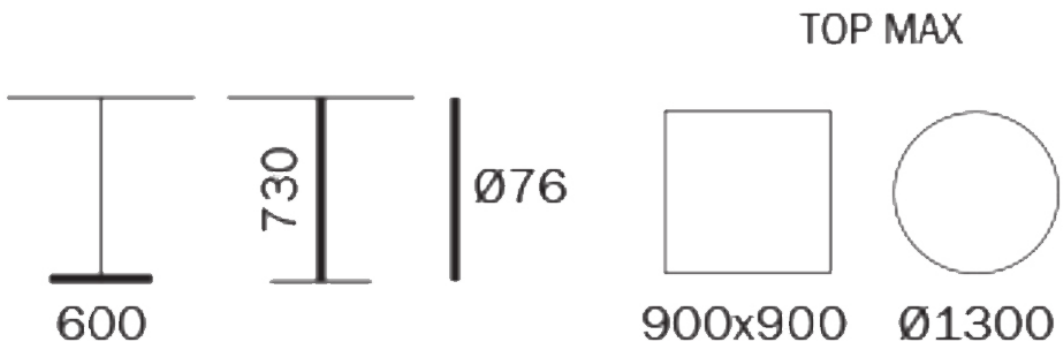

Inox 4431

VOYAGER

DESIGN: PEDRALI R&D

Inox table base, brushed stainless steel base Ø600 mm and column Ø76 mm.

Prices, availability, lead times, dimensions and product information listed are subject to change without notice. This document was created on 31/Dec/2019 at 10:40 AM.