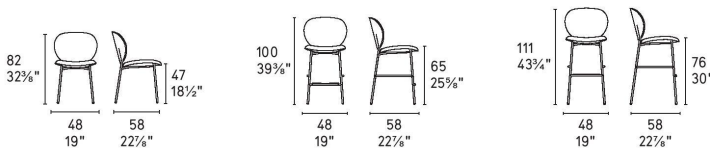

**Dimensions (cm):** H 103-120 | W 49 | D 57

**Seat height:** 68-86 cm

**Lead time:** If on order, approximately 16-20 weeks from Italy

Prices, availability, lead times, dimensions and product information listed are subject to change without notice. This document was created on 03/Dec/2024 at 10:33 AM.

# Inès

design by  
Busetti Garuti Redaelli

calligaris

Prices, availability, lead times, dimensions and product information listed are subject to change without notice. This document was created on 03/Dec/2024 at 10:33 AM.