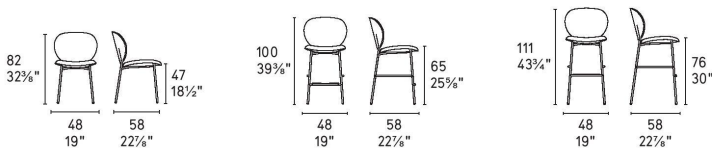

**Dimensions (cm):** H 103-120 | W 49 | D 57

**Seat height:** 68-86 cm

**Lead time:** If on order, approximately 16-20 weeks from Italy

Prices, availability, lead times, dimensions and product information listed are subject to change without notice. This document was created on 03/Dec/2024 at 10:33 AM.

# Inès

design by  
Busetti Garuti Redaelli

calligaris

Prices, availability, lead times, dimensions and product information listed are subject to change without notice. This document was created on 03/Dec/2024 at 10:33 AM.