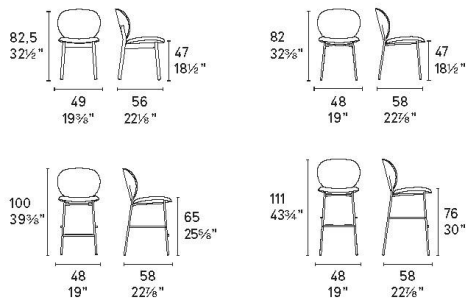

Dimensions (cm): H 82 | W 48 | D 58

Seat height: 47 cm

Inès

design by
Busetto Garuti Redaelli

MTO
PROGRAM

NOTA Per le combinazioni disponibili consultare il listino prezzi - **NOTE** Please check all available combinations in the price list.