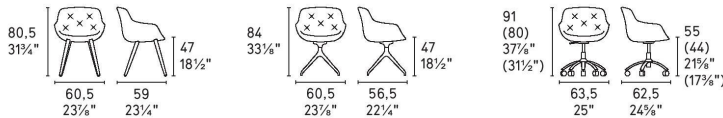

Igloo Soft COLLECTION

design
Calligaris Studio
/ Edi & Paolo Ciani

MTO
PROGRAM

calligaris

Prices, availability, lead times, dimensions and product information listed are subject to change without notice. This document was created on 09/Sep/2021 at 10:21 AM.