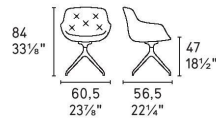

Igloo Soft COLLECTION

design
Calligaris Studio
/ Edi & Paolo Ciani

MTO
PROGRAM

calligaris

Prices, availability, lead times, dimensions and product information listed are subject to change without notice. This document was created on 09/Sep/2021 at 10:21 AM.