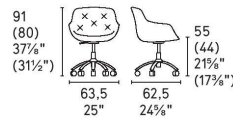

Igloo Soft COLLECTION

design
Calligaris Studio
/ Edi & Paolo Ciani

MTO
PROGRAM

calligaris

Prices, availability, lead times, dimensions and product information listed are subject to change without notice. This document was created on 09/Sep/2021 at 10:21 AM.