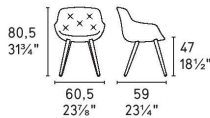

Igloo Soft COLLECTION

design
Calligaris Studio
/ Edi & Paolo Ciani

MTO
PROGRAM

calligaris

Prices, availability, lead times, dimensions and product information listed are subject to change without notice. This document was created on 09/Sep/2021 at 10:21 AM.