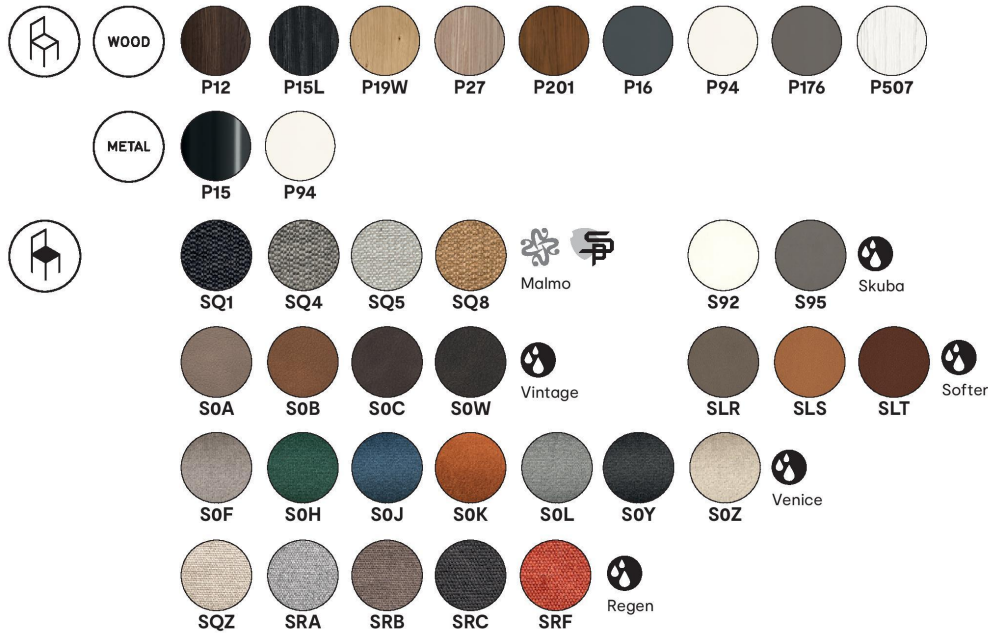

Igloo

design by
Edi & Paolo Ciani /
Calligaris Studio

calligaris

Prices, availability, lead times, dimensions and product information listed are subject to change without notice. This document was created on 09/Sep/2021 at 10:18 AM.