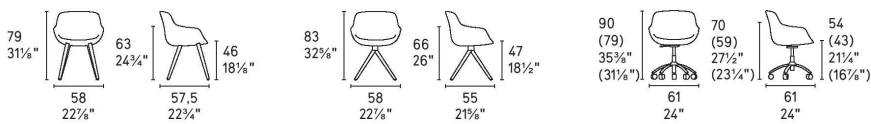

calligaris

Prices, availability, lead times, dimensions and product information listed are subject to change without notice. This document was created on 09/Sep/2021 at 10:18 AM.