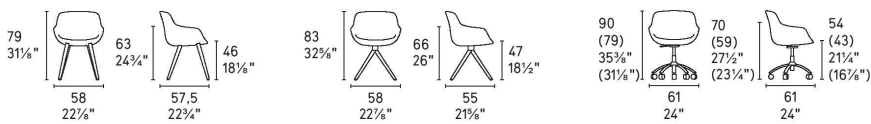

Igloo

design by
Edi & Paolo Ciani /
Calligaris Studio

calligaris

Prices, availability, lead times, dimensions and product information listed are subject to change without notice. This document was created on 09/Sep/2021 at 10:18 AM.