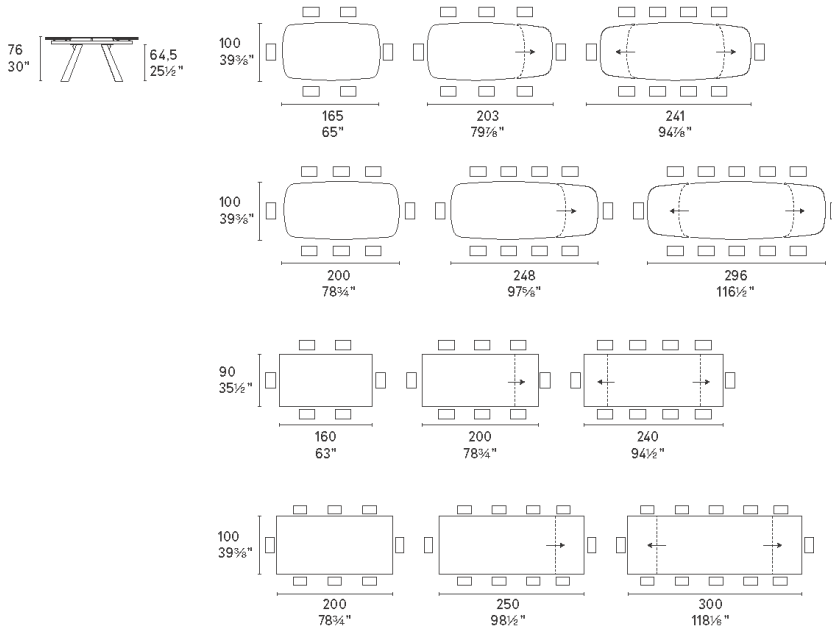

Icaro EXTENDABLE

design by
Archirivolto
/ Calligaris Studio

MTO
PROGRAM

NOTA Per le combinazioni disponibili consultare il listino prezzi - **NOTE** Please check all available combinations in the price list.

calligaris

Prices, availability, lead times, dimensions and product information listed are subject to change without notice. This document was created on 07/Jul/2024 at 12:15 PM.