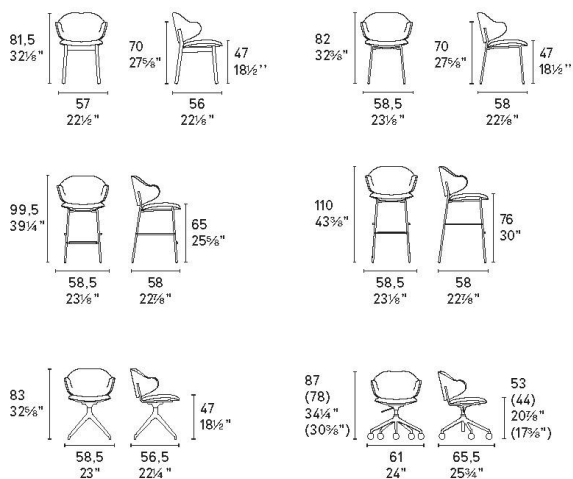

Holly

design by
Busetti Garuti Radaelli

NOTA Per le combinazioni disponibili consultare il listino prezzi - **NOTE** Please check all available combinations in the price list.

calligaris

Prices, availability, lead times, dimensions and product information listed are subject to change without notice. This document was created on 27/Aug/2023 at 12:26 PM.