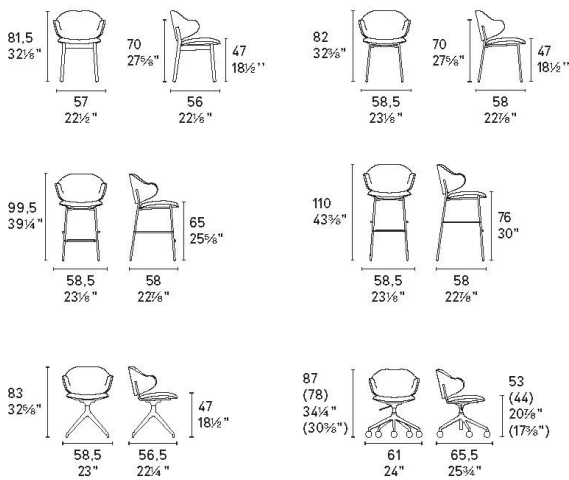

Finishes: Metal frame available in Matt Black, Matt Bronze, Painted Brass, Black Nickel and Polished Brass.

Lead time: From 16-20 weeks for standard coverings, or approx 20 weeks for MTO finishes.

Holly

design by
Busetti Garuti Radaelli

NOTA Per le combinazioni disponibili consultare il listino prezzi - **NOTE** Please check all available combinations in the price list.

calligaris

Prices, availability, lead times, dimensions and product information listed are subject to change without notice. This document was created on 21/Jun/2024 at 10:13 AM.