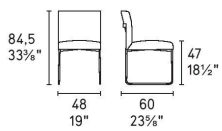

## Gala Stool Sled By Calligaris

**VOYAGER**

**Dimensions (cm):** H 88.5 | W 44 | D 53.5

**Seat height:** 65 cm

Prices, availability, lead times, dimensions and product information listed are subject to change without notice. This document was created on 09/Sep/2021 at 10:01 AM.

SQR

SQS

SQT

Paris

**calligaris**

Prices, availability, lead times, dimensions and product information listed are subject to change without notice. This document was created on 09/Sep/2021 at 10:01 AM.