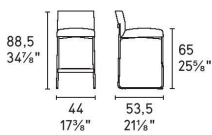

calligaris

Prices, availability, lead times, dimensions and product information listed are subject to change without notice. This document was created on 09/Sep/2021 at 10:01 AM.