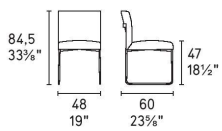

Gala Stool Sled By Calligaris

VOYAGER

Dimensions (cm): H 88.5 | W 44 | D 53.5

Seat height: 65 cm

Prices, availability, lead times, dimensions and product information listed are subject to change without notice. This document was created on 11/Oct/2022 at 11:04 AM.

SQR

SQS

SQT

Paris

calligaris

Prices, availability, lead times, dimensions and product information listed are subject to change without notice. This document was created on 11/Oct/2022 at 11:04 AM.

Gala

design by
Busetti Garuti Redaelli