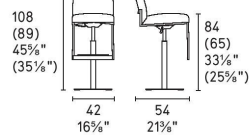

calligaris

Prices, availability, lead times, dimensions and product information listed are subject to change without notice. This document was created on 09/Sep/2021 at 10:01 AM.