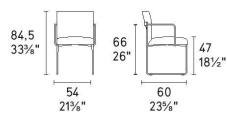

Gala Stool Sled By Calligaris

VOYAGER

Dimensions (cm): H 88.5 | W 44 | D 53.5

Seat height: 65 cm

Prices, availability, lead times, dimensions and product information listed are subject to change without notice. This document was created on 11/Oct/2022 at 11:04 AM.

SQR

SQS

SQT

Paris

calligaris

Prices, availability, lead times, dimensions and product information listed are subject to change without notice. This document was created on 11/Oct/2022 at 11:04 AM.

Gala

design by
Busetti Garuti Redaelli