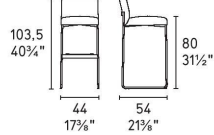

## Gala Stool Sled By Calligaris

**VOYAGER**

**Dimensions (cm):** H 88.5 | W 44 | D 53.5

**Seat height:** 65 cm

Prices, availability, lead times, dimensions and product information listed are subject to change without notice. This document was created on 09/Sep/2021 at 10:01 AM.

SQR

SQS

SQT

Paris

**calligaris**

Prices, availability, lead times, dimensions and product information listed are subject to change without notice. This document was created on 09/Sep/2021 at 10:01 AM.