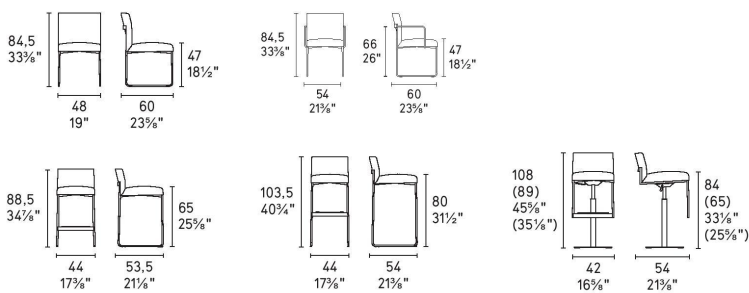

Gala Stool Sled By Calligaris

VOYAGER

Dimensions (cm): H 88.5 | W 44 | D 53.5

Seat height: 65 cm

Prices, availability, lead times, dimensions and product information listed are subject to change without notice. This document was created on 11/Oct/2022 at 11:04 AM.

SQR

SQS

SQT

Paris

calligaris

Prices, availability, lead times, dimensions and product information listed are subject to change without notice. This document was created on 11/Oct/2022 at 11:04 AM.

Gala

design by
Busetti Garuti Redaelli