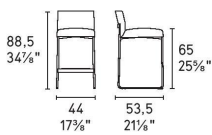

calligaris

Prices, availability, lead times, dimensions and product information listed are subject to change without notice. This document was created on 11/Oct/2022 at 11:04 AM.