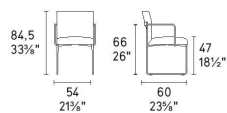

calligaris

Prices, availability, lead times, dimensions and product information listed are subject to change without notice. This document was created on 09/Sep/2021 at 10:01 AM.