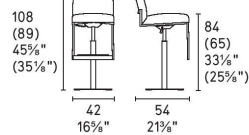

calligaris

Prices, availability, lead times, dimensions and product information listed are subject to change without notice. This document was created on 11/Oct/2022 at 11:04 AM.