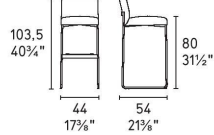

Gala Stool (Gas Lift) By Calligaris

VOYAGER

Dimensions (cm): H 108 (89) | W 42 | D 54

Seat height: 84 (65) cm

Prices, availability, lead times, dimensions and product information listed are subject to change without notice. This document was created on 11/Oct/2022 at 11:04 AM.

SQR

SQS

SQT

Paris

calligaris

Prices, availability, lead times, dimensions and product information listed are subject to change without notice. This document was created on 11/Oct/2022 at 11:04 AM.

Gala

design by
Busetti Garuti Redaelli