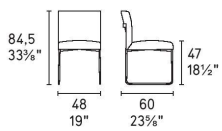

Gala Stool (Gas Lift) By Calligaris

VOYAGER

Dimensions (cm): H 108 (89) | W 42 | D 54

Seat height: 84 (65) cm

Prices, availability, lead times, dimensions and product information listed are subject to change without notice. This document was created on 09/Sep/2021 at 10:01 AM.

SQR

SQS

SQT

Paris

calligaris

Prices, availability, lead times, dimensions and product information listed are subject to change without notice. This document was created on 09/Sep/2021 at 10:01 AM.

Gala

design by
Busetti Garuti Redaelli