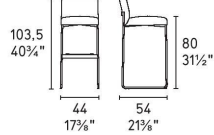

Gala Stool (Gas Lift) By Calligaris

VOYAGER

Dimensions (cm): H 108 (89) | W 42 | D 54

Seat height: 84 (65) cm

Prices, availability, lead times, dimensions and product information listed are subject to change without notice. This document was created on 09/Sep/2021 at 10:01 AM.

SQR

SQS

SQT

Paris

calligaris

Prices, availability, lead times, dimensions and product information listed are subject to change without notice. This document was created on 09/Sep/2021 at 10:01 AM.

Gala

design by
Busetti Garuti Redaelli