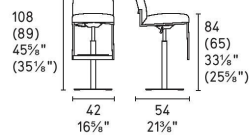

Gala Stool (Gas Lift) By Calligaris

VOYAGER

Dimensions (cm): H 108 (89) | W 42 | D 54

Seat height: 84 (65) cm

Prices, availability, lead times, dimensions and product information listed are subject to change without notice. This document was created on 11/Oct/2022 at 11:04 AM.

SQR

SQS

SQT

Paris

calligaris

Prices, availability, lead times, dimensions and product information listed are subject to change without notice. This document was created on 11/Oct/2022 at 11:04 AM.

Gala

design by
Busetti Garuti Redaelli