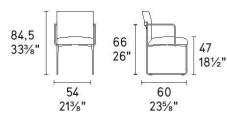

calligaris

Prices, availability, lead times, dimensions and product information listed are subject to change without notice. This document was created on 11/Oct/2022 at 11:04 AM.