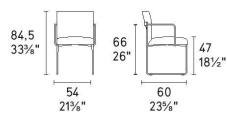

Gala Stool (Gas Lift) By Calligaris

VOYAGER

Dimensions (cm): H 108 (89) | W 42 | D 54

Seat height: 84 (65) cm

Prices, availability, lead times, dimensions and product information listed are subject to change without notice. This document was created on 09/Sep/2021 at 10:01 AM.

SQR

SQS

SQT

Paris

calligaris

Prices, availability, lead times, dimensions and product information listed are subject to change without notice. This document was created on 09/Sep/2021 at 10:01 AM.

Gala

design by
Busetti Garuti Redaelli