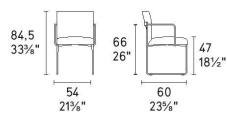

Gala Stool (Gas Lift) By Calligaris

VOYAGER

Dimensions (cm): H 108 (89) | W 42 | D 54

Seat height: 84 (65) cm

Prices, availability, lead times, dimensions and product information listed are subject to change without notice. This document was created on 11/Oct/2022 at 11:04 AM.

SQR

SQS

SQT

Paris

calligaris

Prices, availability, lead times, dimensions and product information listed are subject to change without notice. This document was created on 11/Oct/2022 at 11:04 AM.

Gala

design by
Busetti Garuti Redaelli