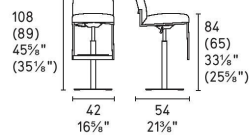

Gala Stool (Gas Lift) By Calligaris

VOYAGER

Dimensions (cm): H 108 (89) | W 42 | D 54

Seat height: 84 (65) cm

Prices, availability, lead times, dimensions and product information listed are subject to change without notice. This document was created on 09/Sep/2021 at 10:01 AM.

SQR

SQS

SQT

Paris

calligaris

Prices, availability, lead times, dimensions and product information listed are subject to change without notice. This document was created on 09/Sep/2021 at 10:01 AM.

Gala

design by
Busetti Garuti Redaelli