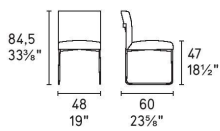

Gala Stool (Gas Lift) By Calligaris

VOYAGER

Dimensions (cm): H 108 (89) | W 42 | D 54

Seat height: 84 (65) cm

Prices, availability, lead times, dimensions and product information listed are subject to change without notice. This document was created on 11/Oct/2022 at 11:04 AM.

SQR

SQS

SQT

Paris

calligaris

Prices, availability, lead times, dimensions and product information listed are subject to change without notice. This document was created on 11/Oct/2022 at 11:04 AM.

Gala

design by
Busetti Garuti Redaelli