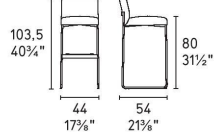

calligaris

Prices, availability, lead times, dimensions and product information listed are subject to change without notice. This document was created on 11/Oct/2022 at 11:04 AM.