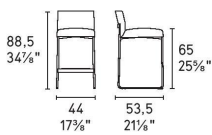

Gala Stool (Gas Lift) By Calligaris

VOYAGER

Dimensions (cm): H 108 (89) | W 42 | D 54

Seat height: 84 (65) cm

Prices, availability, lead times, dimensions and product information listed are subject to change without notice. This document was created on 11/Oct/2022 at 11:04 AM.

SQR

SQS

SQT

Paris

calligaris

Prices, availability, lead times, dimensions and product information listed are subject to change without notice. This document was created on 11/Oct/2022 at 11:04 AM.

Gala

design by
Busetti Garuti Redaelli