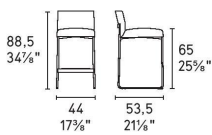

Gala Stool (Gas Lift) By Calligaris

VOYAGER

Dimensions (cm): H 108 (89) | W 42 | D 54

Seat height: 84 (65) cm

Prices, availability, lead times, dimensions and product information listed are subject to change without notice. This document was created on 09/Sep/2021 at 10:01 AM.

SQR

SQS

SQT

Paris

calligaris

Prices, availability, lead times, dimensions and product information listed are subject to change without notice. This document was created on 09/Sep/2021 at 10:01 AM.

Gala

design by
Busetti Garuti Redaelli