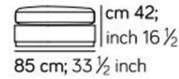

164 cm; 64 5/8 inch

181

194 cm; 76 3/8 inch

194 cm; 76 3/8 inch

022

164 cm; 64 5/8 inch

164 cm; 64 5/8 inch

182

138 cm; 54 3/8 inch

337

138 cm; 54 3/8 inch

138 cm; 54 3/8 inch

331

168 cm; 66 1/8 inch

168 cm; 66 1/8 inch

330

168 cm; 66 1/8 inch

168 cm; 66 1/8 inch

Pouff

001

cm 42;
inch 16 1/2
70 cm; 27 1/2 inch

cm 101;
inch 39 3/4

70 cm; 27 1/2 inch

005

cm 42;
inch 16 1/2
85 cm; 33 1/2 inch

cm 101;
inch 39 3/4

85 cm; 33 1/2 inch

Fripp - AM025

Angoli / corner

213

151 cm; 59 ¹/₂ inch

151 cm; 59 ¹/₂ inch