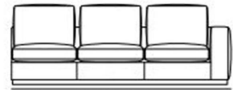

Poltrone / armchair

010

122 cm; 48 inch

122 cm; 48 inch

011

96 cm; 37 3/4 inch

96 cm; 37 3/4 inch

012

96 cm; 37 3/4 inch

96 cm; 37 3/4 inch

013

70 cm; 27 1/2 inch

70 cm; 27 1/2 inch

031

232 cm; 91 3/8 inch

232 cm; 91 3/8 inch

032

232 cm; 91 3/8 inch

232 cm; 91 3/8 inch

033

206 cm; 81 1/8 inch

206 cm; 81 1/8 inch

Divani 2 posti / 2 seater

020