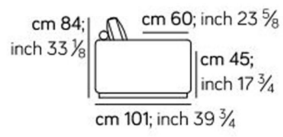

300 cm; 118 7/8 inch

300 cm; 118 7/8 inch

241

300 cm; 118 7/8 inch

300 cm; 118 7/8 inch

Terminali / terminal

338

138 cm; 54 3/8 inch

138 cm; 54 3/8 inch

337

138 cm; 54 3/8 inch

138 cm; 54 3/8 inch

331

168 cm; 66 1/8 inch

168 cm; 66 1/8 inch

330

168 cm; 66 1/8 inch

168 cm; 66 1/8 inch

Pouff

001

cm 42;
inch 16 1/2
70 cm; 27 1/2 inch

cm 101;
inch 39 3/4

70 cm; 27 1/2 inch

005

cm 42;
inch 16 1/2
85 cm; 33 1/2 inch

cm 101;
inch 39 3/4

85 cm; 33 1/2 inch

Fripp - AM025

Angoli / corner

213

151 cm; 59 ¹/₂ inch

151 cm; 59 ¹/₂ inch