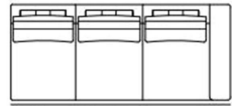

Poltrone / armchair

010

122 cm; 48 inch

122 cm; 48 inch

011

96 cm; 37 3/4 inch

96 cm; 37 3/4 inch

012

96 cm; 37 3/4 inch

96 cm; 37 3/4 inch

013

70 cm; 27 1/2 inch

70 cm; 27 1/2 inch

031

232 cm; 91 3/8 inch

232 cm; 91 3/8 inch

032

232 cm; 91 3/8 inch

232 cm; 91 3/8 inch

033

206 cm; 81 1/8 inch

206 cm; 81 1/8 inch

Divani 2 posti / 2 seater

020