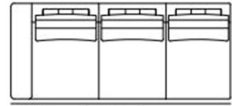

Poltrone / armchair

010

122 cm; 48 inch

122 cm; 48 inch

011

96 cm; 37 3/4 inch

96 cm; 37 3/4 inch

012

96 cm; 37 3/4 inch

96 cm; 37 3/4 inch

013

70 cm; 27 1/2 inch

70 cm; 27 1/2 inch

031

232 cm; 91 3/8 inch

232 cm; 91 3/8 inch

032

232 cm; 91 3/8 inch

232 cm; 91 3/8 inch

033

206 cm; 81 1/8 inch

206 cm; 81 1/8 inch

Divani 2 posti / 2 seater

020