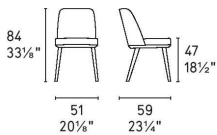

Prices, availability, lead times, dimensions and product information listed are subject to change without notice. This document was created on 07/Sep/2021 at 04:41 PM.

Foyer

design by
Edi & Paolo Ciani

Material selection options for the Foyer chair:

- WOOD**
 - P12
 - P15L
 - P19W
 - P201
- METAL**
 - P15
 - P29L
 - P33L
- Bergen**
 - S2N
 - S2P
 - S2Q
 - S2R
- Bouclé**
 - SSQ
 - SLV
 - SLW
 - SLX
- Pelle**
 - D04
 - L01
 - L08

calligaris

Prices, availability, lead times, dimensions and product information listed are subject to change without notice. This document was created on 07/Sep/2021 at 04:41 PM.