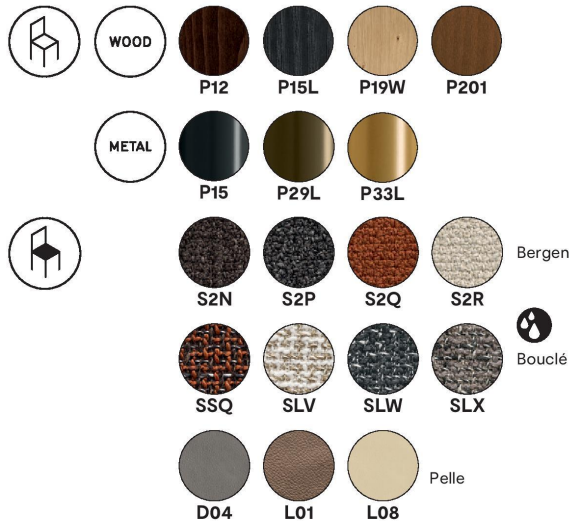

Prices, availability, lead times, dimensions and product information listed are subject to change without notice. This document was created on 07/Sep/2021 at 04:41 PM.

Foyer

design by
Edi & Paolo Ciani

Material selection options for the Foyer chair:

- WOOD**
 - P12
 - P15L
 - P19W
 - P201
- METAL**
 - P15
 - P29L
 - P33L
- Bergen**
 - S2N
 - S2P
 - S2Q
 - S2R
- Bouclé**
 - SSQ
 - SLV
 - SLW
 - SLX
- Pelle**
 - D04
 - L01
 - L08

calligaris

Prices, availability, lead times, dimensions and product information listed are subject to change without notice. This document was created on 07/Sep/2021 at 04:41 PM.

Foyer

design by
Edi & Paolo Ciani

calligaris

Prices, availability, lead times, dimensions and product information listed are subject to change without notice. This document was created on 07/Sep/2021 at 04:41 PM.