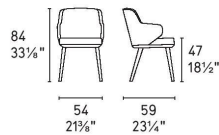

Prices, availability, lead times, dimensions and product information listed are subject to change without notice. This document was created on 07/Sep/2021 at 04:41 PM.

Foyer

design by
Edi & Paolo Ciani

Material selection options for the Foyer chair:

- WOOD**
 - P12
 - P15L
 - P19W
 - P201
- METAL**
 - P15
 - P29L
 - P33L
- Bergen**
 - S2N
 - S2P
 - S2Q
 - S2R
- Bouclé**
 - SSQ
 - SLV
 - SLW
 - SLX
- Pelle**
 - D04
 - L01
 - L08

calligaris

Prices, availability, lead times, dimensions and product information listed are subject to change without notice. This document was created on 07/Sep/2021 at 04:41 PM.