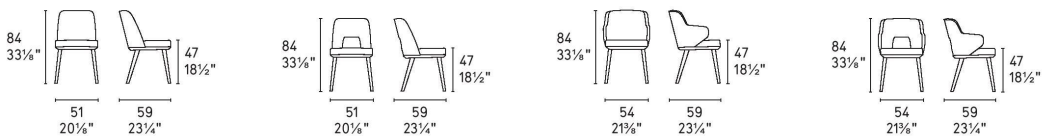

Foyer

design by
Edi & Paolo Ciani

calligaris

Prices, availability, lead times, dimensions and product information listed are subject to change without notice. This document was created on 07/Jun/2022 at 03:31 PM.