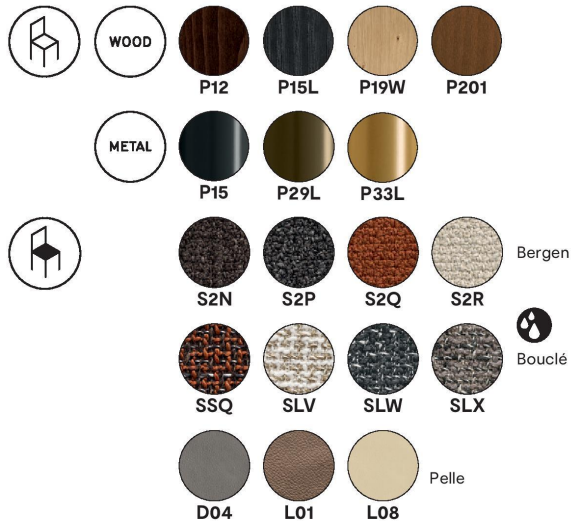

Foyer

design by
Edi & Paolo Ciani

calligaris

Prices, availability, lead times, dimensions and product information listed are subject to change without notice. This document was created on 07/Jun/2022 at 03:31 PM.