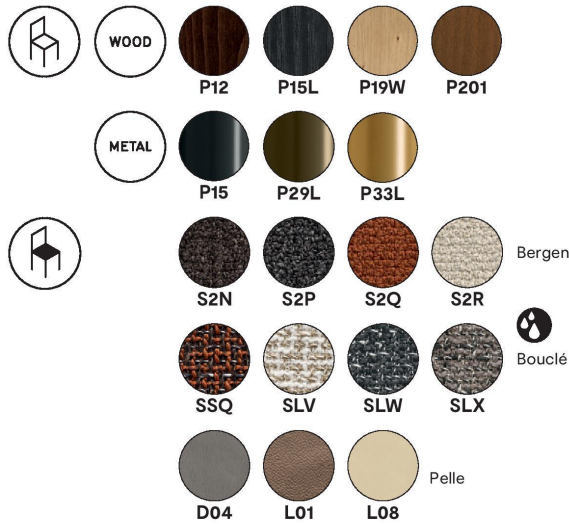

Foyer

design by
Edi & Paolo Ciani

calligaris

Prices, availability, lead times, dimensions and product information listed are subject to change without notice. This document was created on 07/Jun/2022 at 03:31 PM.