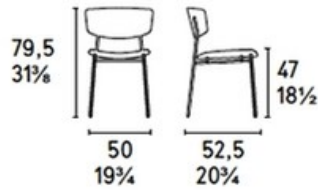

Fifties

Design: Busetti Garuti Redaelli

CS/1854 CS/1854-V