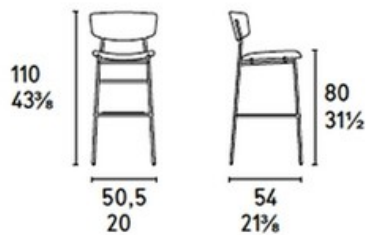

Finishes: Finishes: matt black or polished brass frame (brass additional charge)

Dimensions (cm): W 50.5 | D 54

Seat height: 80 cm

Warranty: Warranty: 2 year structural warranty

Lead time: Stocked items, or 12-16 weeks from Italy

CS/1854 CS/1854-V

CS/1854-LH

CS/1864 CS/1864-V

CS/1864-LH

CS/1865 CS/1865-V

CS/1865-LH

Prices, availability, lead times, dimensions and product information listed are subject to change without notice. This document was created on 02/May/2019 at 09:52 AM.