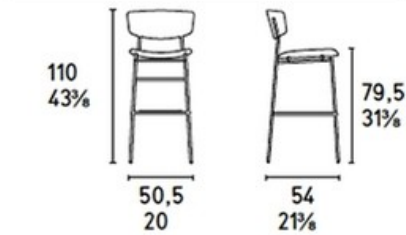

Finishes: Finishes: matt black or polished brass frame (brass additional charge)

Dimensions (cm): W 50.5 | D 54

Seat height: 80 cm

Warranty: Warranty: 2 year structural warranty

Lead time: Stocked items, or 12-16 weeks from Italy

CS/1854 CS/1854-V

CS/1854-LH

CS/1864 CS/1864-V

CS/1864-LH

CS/1865 CS/1865-V

CS/1865-LH

Prices, availability, lead times, dimensions and product information listed are subject to change without notice. This document was created on 02/May/2019 at 09:52 AM.