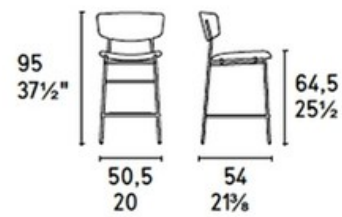

Finishes: Finishes: matt black or polished brass frame (brass additional charge)

Dimensions (cm): W 50.5 | D 54

Seat height: 80 cm

Warranty: Warranty: 2 year structural warranty

Lead time: Stocked items, or 12-16 weeks from Italy

CS/1854 CS/1854-V

CS/1854-LH

CS/1864 CS/1864-V

CS/1864-LH

CS/1865 CS/1865-V

CS/1865-LH

Prices, availability, lead times, dimensions and product information listed are subject to change without notice. This document was created on 02/May/2019 at 09:52 AM.