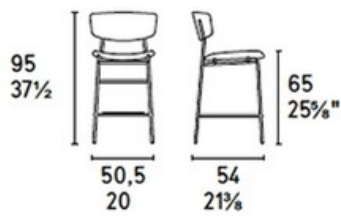

CS/1864 CS/1864-V