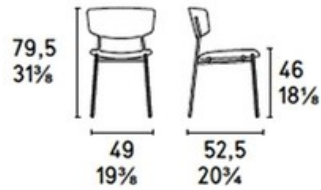

CS/1854-LH