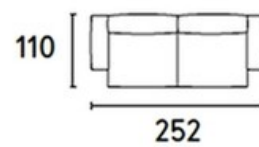

Facing

Design: Enrico Cesana

CS/3396

Prices, availability, lead times, dimensions and product information listed are subject to change without notice. This document was created on 16/Apr/2019 at 11:15 AM.