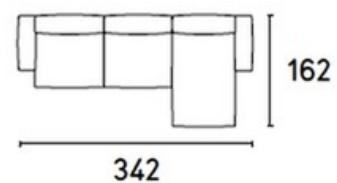

Facing

Design: Enrico Cesana

CS/3396

Prices, availability, lead times, dimensions and product information listed are subject to change without notice. This document was created on 16/Apr/2019 at 11:15 AM.