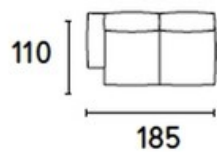

Facing

Design: Enrico Cesana

CS/3396

Prices, availability, lead times, dimensions and product information listed are subject to change without notice. This document was created on 16/Apr/2019 at 11:15 AM.