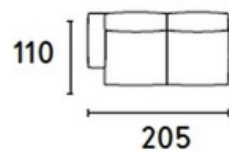

Facing

Design: Enrico Cesana

CS/3396

Prices, availability, lead times, dimensions and product information listed are subject to change without notice. This document was created on 16/Apr/2019 at 11:15 AM.