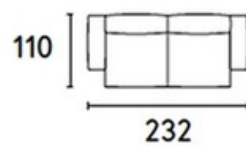

Facing

Design: Enrico Cesana

CS/3396

Prices, availability, lead times, dimensions and product information listed are subject to change without notice. This document was created on 16/Apr/2019 at 11:15 AM.