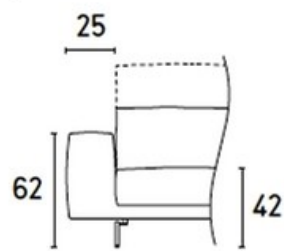

Facing

Design: Enrico Cesana

CS/3396

Prices, availability, lead times, dimensions and product information listed are subject to change without notice. This document was created on 16/Apr/2019 at 11:15 AM.