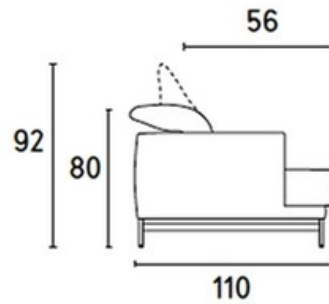

Facing

Design: Enrico Cesana

CS/3396

Prices, availability, lead times, dimensions and product information listed are subject to change without notice. This document was created on 16/Apr/2019 at 11:15 AM.