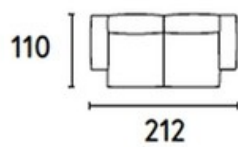

Facing

Design: Enrico Cesana

CS/3396

Prices, availability, lead times, dimensions and product information listed are subject to change without notice. This document was created on 16/Apr/2019 at 11:15 AM.