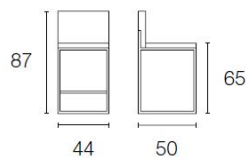

CS/1296-LH