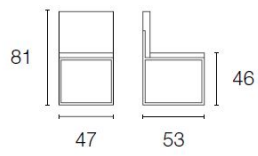

CS/1295-LH