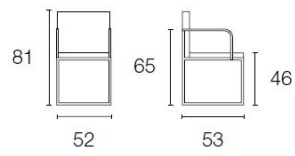

CS/1375-LH