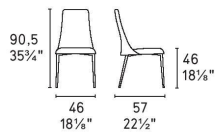

calligaris

Prices, availability, lead times, dimensions and product information listed are subject to change without notice. This document was created on 07/Sep/2021 at 02:35 PM.