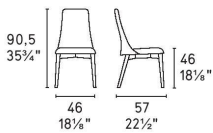

**Dimensions (cm):** H 90.5 | W 46 | D 57

**Seat height:** 46 cm

**Warranty:** 2 year warranty

**Lead time:** 1-2 weeks if in-stock locally. 12-16 weeks if local stocks are exhausted

Prices, availability, lead times, dimensions and product information listed are subject to change without notice. This document was created on 07/Sep/2021 at 02:35 PM.

Soft  
Leather

SLR

SLS

SLT

Softer

calligaris

Prices, availability, lead times, dimensions and product information listed are subject to change without notice. This document was created on 07/Sep/2021 at 02:35 PM.