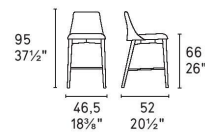

calligaris

Prices, availability, lead times, dimensions and product information listed are subject to change without notice. This document was created on 07/Sep/2021 at 02:35 PM.