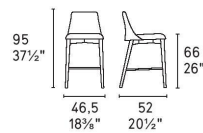

**Dimensions (cm):** H 90.5 | W 46 | D 57

**Seat height:** 46 cm

**Warranty:** 2 year warranty

**Lead time:** 1-2 weeks if in-stock locally. 12-16 weeks if local stocks are exhausted

Prices, availability, lead times, dimensions and product information listed are subject to change without notice. This document was created on 07/Sep/2021 at 02:35 PM.

Soft  
Leather

SLR

SLS

SLT

Softer

calligaris

Prices, availability, lead times, dimensions and product information listed are subject to change without notice. This document was created on 07/Sep/2021 at 02:35 PM.