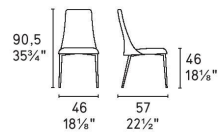

**Dimensions (cm):** H 90.5 | W 46 | D 57

**Seat height:** 46 cm

**Warranty:** 2 year warranty

**Lead time:** 1-2 weeks if in-stock locally. 12-16 weeks if local stocks are exhausted

Prices, availability, lead times, dimensions and product information listed are subject to change without notice. This document was created on 07/Sep/2021 at 02:35 PM.

Soft  
Leather

SLR

SLS

SLT

Softer

calligaris

Prices, availability, lead times, dimensions and product information listed are subject to change without notice. This document was created on 07/Sep/2021 at 02:35 PM.