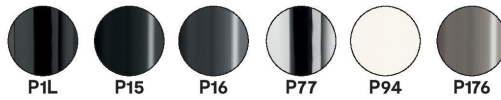

Soft
Leather