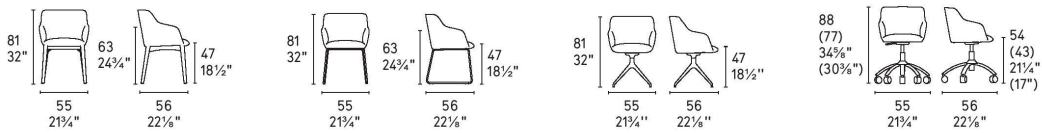

Elle

design by
E-ggs

calligaris

Prices, availability, lead times, dimensions and product information listed are subject to change without notice. This document was created on 07/Sep/2021 at 02:33 PM.