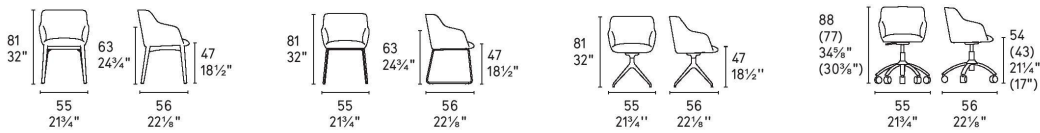

Elle

design by
E-ggs

calligaris

Prices, availability, lead times, dimensions and product information listed are subject to change without notice. This document was created on 07/Sep/2021 at 02:33 PM.