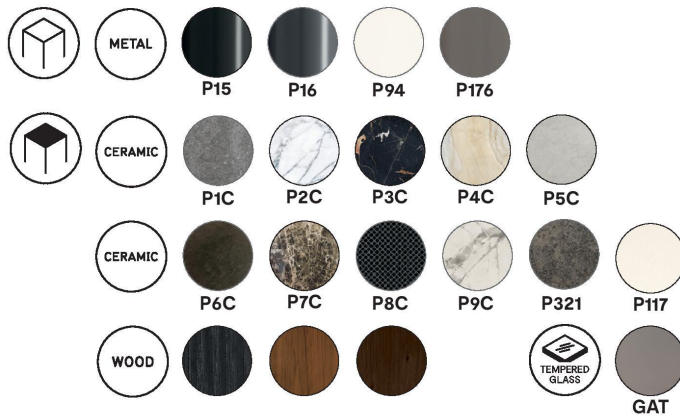

Echo FIX

design by
Studio 28 / Calligaris Studio

calligaris

Prices, availability, lead times, dimensions and product information listed are subject to change without notice. This document was created on 11/Oct/2022 at 11:09 AM.