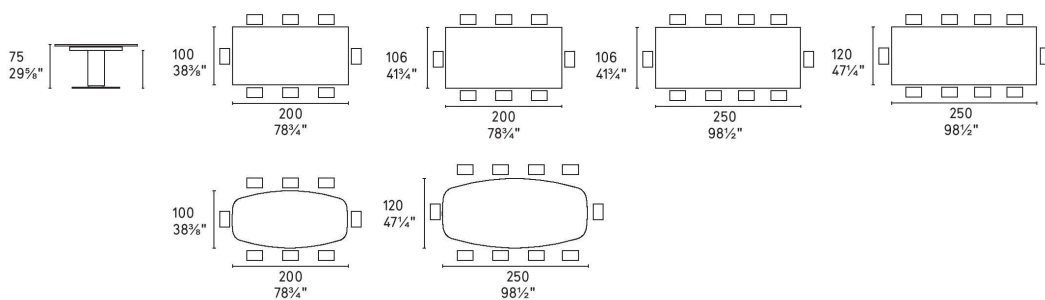

Echo FIX

design by
Studio 28 / Calligaris Studio

calligaris

Prices, availability, lead times, dimensions and product information listed are subject to change without notice. This document was created on 11/Oct/2022 at 11:09 AM.