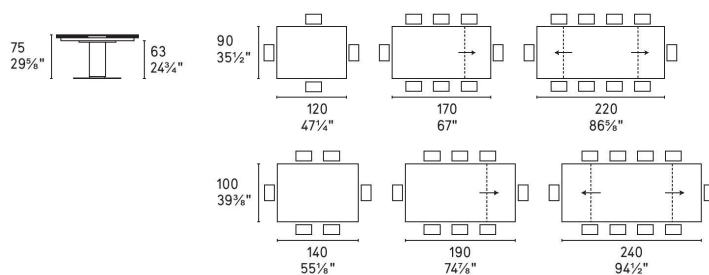

Echo EXTENDABLE

design by
Studio 28 / Calligaris studio

calligaris

Prices, availability, lead times, dimensions and product information listed are subject to change without notice. This document was created on 07/Jun/2022 at 09:55 AM.