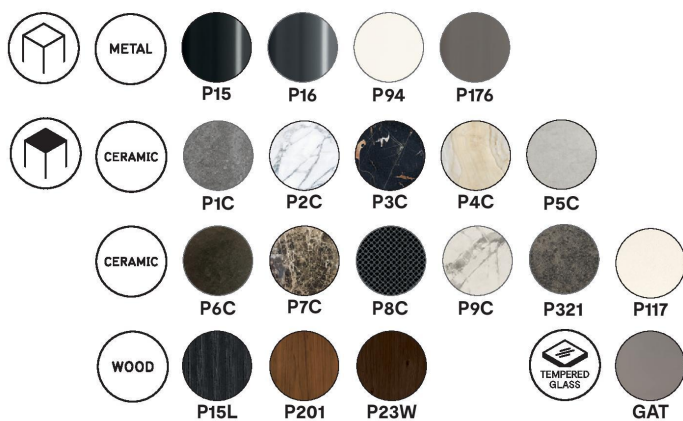

Echo EXTENDABLE

design by
Studio 28 / Calligaris studio

calligaris

Prices, availability, lead times, dimensions and product information listed are subject to change without notice. This document was created on 07/Jun/2022 at 09:55 AM.