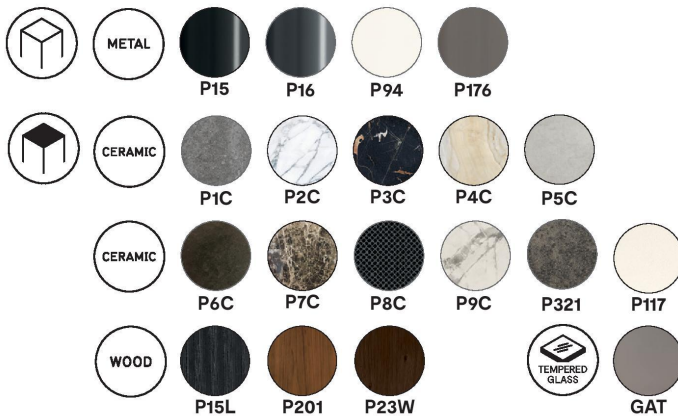

Echo EXTENDABLE

design by
Studio 28 / Calligaris studio

calligaris

Prices, availability, lead times, dimensions and product information listed are subject to change without notice. This document was created on 07/Jun/2022 at 09:55 AM.