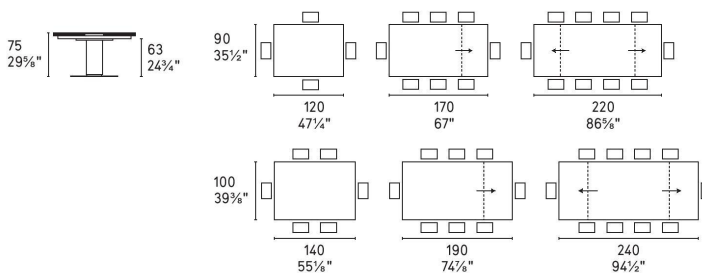

Echo EXTENDABLE

design by
Studio 28 / Calligaris studio

calligaris

Prices, availability, lead times, dimensions and product information listed are subject to change without notice. This document was created on 07/Jun/2022 at 09:55 AM.