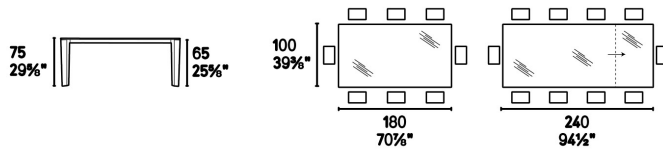

Size options:

L160cm extending to 220cm x W100cm x H75cm

L180cm extending to 240cm x D100cm x H75cm

L220cm extending to 280cm x D100cm x H75cm

Finishes: See specifications page

Warranty: 5 year structural warranty

DELTA

Design by Calligaris Studio

CS4097-ML 160 CS4097-MV 160

CS4097-ML 180 CS4097-MV 180

CS4097-MV 220

Metallo
Metal

P15

P16