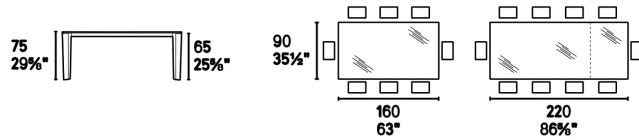

DELTA

Design by Calligaris Studio

CS4097-ML 160 CS4097-MV 160

CS4097-ML 180 CS4097-MV 180