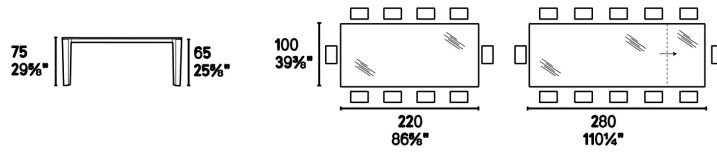

Size options:

L160cm extending to 220cm x W100cm x H75cm

L180cm extending to 240cm x D100cm x H75cm

L220cm extending to 280cm x D100cm x H75cm

Finishes: See specifications page

Warranty: 5 year structural warranty

DELTA

Design by Calligaris Studio

CS4097-ML 160 CS4097-MV 160

CS4097-ML 180 CS4097-MV 180

CS4097-MV 220

Metallo
Metal

P15

P16