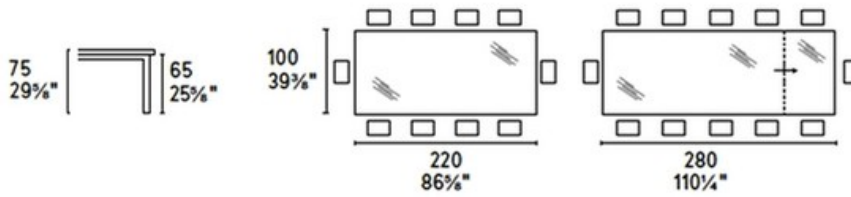

Size options:

L160cm extending to 220cm x W100cm x H75cm

L180cm extending to 240cm x D100cm x H75cm

L220cm extending to 280cm x D100cm x H75cm

Finishes: See specifications page

Warranty: 5 year structural warranty

Delta CERAMIC

Design: Calligaris Studio

CS/4097-MV 160

CS/4097-MV 180

CS/4097-MV 220

Prices, availability, lead times, dimensions and product information listed are subject to change without notice. This document was created on 15/Apr/2019 at 03:09 PM.