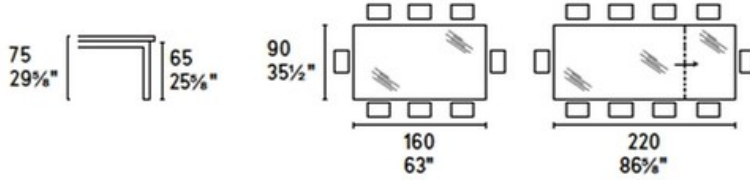

Delta CERAMIC

Design: Calligaris Studio

CS/4097-MV 160

CS/4097-MV 180