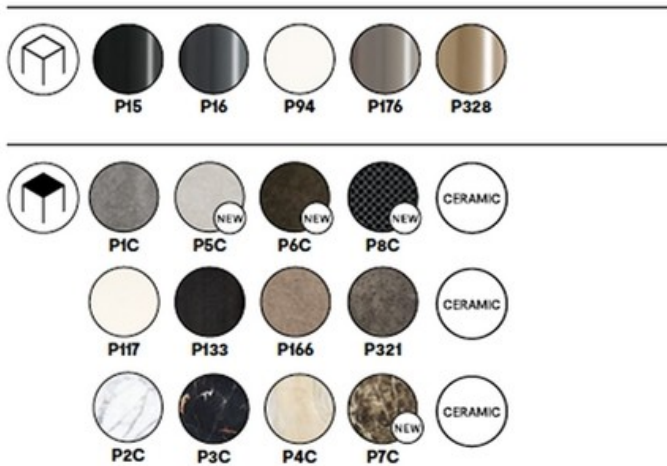

Delta CERAMIC

Design: Calligaris Studio

CS/4097-MV 160

CS/4097-MV 180

CS/4097-MV 220

Prices, availability, lead times, dimensions and product information listed are subject to change without notice. This document was created on 15/Apr/2019 at 03:09 PM.