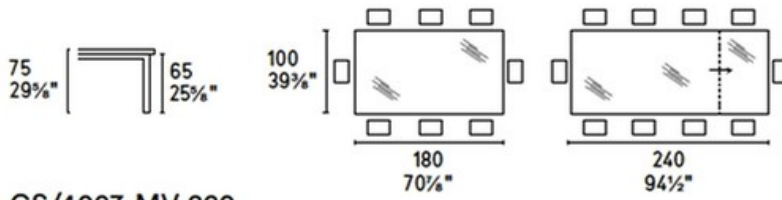

CS/4097-MV 220