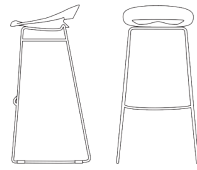

Prices, availability, lead times, dimensions and product information listed are subject to change without notice. This document was created on 08/Oct/2020 at 04:18 PM.

Cosmopolitan

CB1939
46,5x46 H78 HS65 cm

CB1940
50x50 H93 HS80 cm

CB1941
47x50 H76 HS65 cm

CB1942
50x50 H91,5 HS80 cm

CB1943
44x43,5 H94(77) HS80(63) cm

CB1944
44x42,5 H95(70) HS81(56) cm

struttura frame

legno | wood

metallo | metal