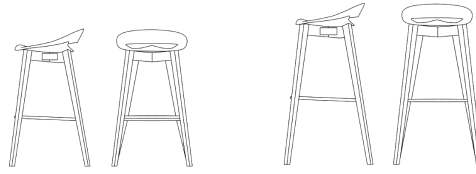

Cosmopolitan Wood Stool By Calligaris

VOYAGER

"Minimalist comfort and easy care made the Cosmopolitan wood base stool a fantastic every day stool for home or commercial applications"

Lead time: Stocked options, or 12-16 weeks from Italy

Prices, availability, lead times, dimensions and product information listed are subject to change without notice. This document was created on 08/Oct/2020 at 04:18 PM.

Cosmopolitan

CB1939
46,5x46 H78 HS65 cm

CB1940
50x50 H93 HS80 cm

CB1941
47x50 H76 HS65 cm

CB1942
50x50 H91,5 HS80 cm

CB1943
44x43,5 H94(77) HS80(63) cm

CB1944
44x42,5 H95(70) HS81(56) cm

struttura frame

legno | wood

metallo | metal

sedile seat

PP