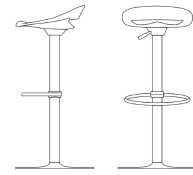

Prices, availability, lead times, dimensions and product information listed are subject to change without notice. This document was created on 08/Oct/2020 at 04:18 PM.

Cosmopolitan

CB1939
46,5x46 H78 HS65 cm

CB1940
50x50 H93 HS80 cm

CB1941
47x50 H76 HS65 cm

CB1942
50x50 H91,5 HS80 cm

CB1943
44x43,5 H94(77) HS80(63) cm

CB1944
44x42,5 H95(70) HS81(56) cm

struttura frame

legno | wood

metallo | metal

sedile seat

PP