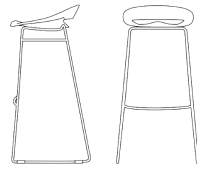

Prices, availability, lead times, dimensions and product information listed are subject to change without notice. This document was created on 11/Oct/2022 at 11:05 AM.

Cosmopolitan

CB1939
46,5x46 H78 HS65 cm

CB1940
50x50 H93 HS80 cm

CB1941
47x50 H76 HS65 cm

CB1942
50x50 H91,5 HS80 cm

CB1943
44x43,5 H94(77) HS80(63) cm

CB1944
44x42,5 H95(70) HS81(56) cm

struttura frame

legno | wood

metallo | metal