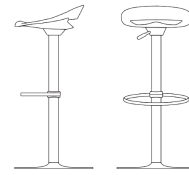

Prices, availability, lead times, dimensions and product information listed are subject to change without notice. This document was created on 11/Oct/2022 at 11:05 AM.

Cosmopolitan

CB1939
46,5x46 H78 HS65 cm

CB1940
50x50 H93 HS80 cm

CB1941
47x50 H76 HS65 cm

CB1942
50x50 H91,5 HS80 cm

CB1943
44x43,5 H94(77) HS80(63) cm

CB1944
44x42,5 H95(70) HS81(56) cm

struttura frame

legno | wood

metallo | metal

sedile seat

PP