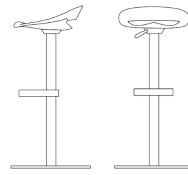

Prices, availability, lead times, dimensions and product information listed are subject to change without notice. This document was created on 11/Oct/2022 at 11:05 AM.

Cosmopolitan

CB1939
46,5x46 H78 HS65 cm

CB1940
50x50 H93 HS80 cm

CB1941
47x50 H76 HS65 cm

CB1942
50x50 H91,5 HS80 cm

CB1943
44x43,5 H94(77) HS80(63) cm

CB1944
44x42,5 H95(70) HS81(56) cm

struttura frame

legno | wood

metallo | metal

sedile seat

PP