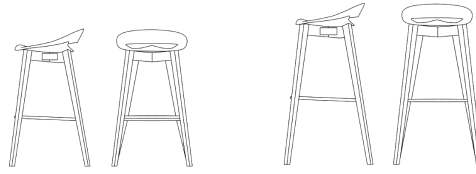

Cosmopolitan Sled Stool By Calligaris

VOYAGER

“Great for a family friendly island bench, or for a commercial project, the Cosmopolitan is stable and durable, and superbly comfortable”

Warranty: 2 year structural warranty

Cosmopolitan

CB1939
46,5x46 H78 HS65 cm

CB1940
50x50 H93 HS80 cm

CB1941
47x50 H76 HS65 cm

CB1942
50x50 H91,5 HS80 cm

CB1943
44x43,5 H94(77) HS80(63) cm

CB1944
44x42,5 H95(70) HS81(56) cm

struttura frame