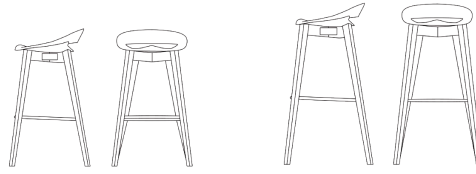

Cosmopolitan Sled Stool By Calligaris

VOYAGER

“Great for a family friendly island bench, or for a commercial project, the Cosmopolitan is stable and durable, and superbly comfortable”

Lead time: Stocked options, or 12-16 weeks from Italy

Prices, availability, lead times, dimensions and product information listed are subject to change without notice. This document was created on 11/Oct/2022 at 11:05 AM.

Cosmopolitan

CB1939
46,5x46 H78 HS65 cm

CB1940
50x50 H93 HS80 cm

CB1941
47x50 H76 HS65 cm

CB1942
50x50 H91,5 HS80 cm

CB1943
44x43,5 H94(77) HS80(63) cm

CB1944
44x42,5 H95(70) HS81(56) cm

struttura frame

legno | wood

metallo | metal

sedile seat

PP