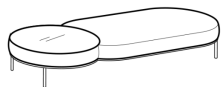

Swivel armchair

Fauteuil pivotant

Cod. P1N00

↔ 93cm ↘ 93cm ↑↓ 80cm
📦 0,57 m³ ⚖️ 45kg 🌀 5,2mt
Base in black (ME09) colour

Bench with metal top

Banquette avec plan en métal

Cod. V2000

↔ 150cm ↘ 50cm ↑↓ 40cm
📦 0,37 m³ ⚖️ 26kg 🌀 2,1mt
Light brown (ME11) top and feet

Quilted bench with metal top

Banquette matelassée avec plan en métal

Cod. V20T0

↔ 150cm ↘ 50cm ↑↓ 40cm
📦 0,37 m³ ⚖️ 26kg 🌀 2,1mt
Light brown (ME11) top and feet

Prices, availability, lead times, dimensions and product information listed are subject to change without notice. This document was created on 26/May/2022 at 04:02 PM.