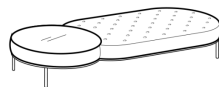

Swivel armchair

Fauteuil pivotant

Cod. P1N00

↔ 93cm ↘ 93cm ↑↓ 80cm
📦 0,57 m³ ⚖️ 45kg 🌀 5,2mt
Base in black (ME09) colour

Bench with metal top

Banquette avec plan en métal

Cod. V2000

↔ 150cm ↘ 50cm ↑↓ 40cm
📦 0,37 m³ ⚖️ 26kg 🌀 2,1mt
Light brown (ME11) top and feet

Quilted bench with metal top

Banquette matelassée avec plan en métal

Cod. V20T0

↔ 150cm ↘ 50cm ↑↓ 40cm
📦 0,37 m³ ⚖️ 26kg 🌀 2,1mt
Light brown (ME11) top and feet

Prices, availability, lead times, dimensions and product information listed are subject to change without notice. This document was created on 26/May/2022 at 04:02 PM.