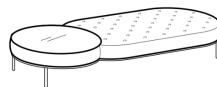

↔ 221cm ↘ 93cm ↕ 80cm
📦 1,92 m³ 🏋️ 70kg 🔄 9,9mt

Armchair

Fauteuil

Cod. P1000

↔ 93cm ↘ 93cm ↕ 80cm
📦 0,57 m³ 🏋️ 43kg 🔄 5,2mt

Swivel armchair

Fauteuil pivotant

Cod. P1N00

↔ 93cm ↘ 93cm ↕ 80cm
📦 0,57 m³ 🏋️ 45kg 🔄 5,2mt
Base in black (ME09) colour

Bench with metal top

Banquette avec plan en métal

Cod. V2000

↔ 150cm ↘ 50cm ↕ 40cm
📦 0,37 m³ 🏋️ 26kg 🔄 2,1mt
Light brown (ME11) top and feet

Quilted bench with metal top

Banquette matelassée avec plan en métal

Cod. V20T0

↔ 150cm ↘ 50cm ↕ 40cm
📦 0,37 m³ 🏋️ 26kg 🔄 2,1mt
Light brown (ME11) top and feet

Prices, availability, lead times, dimensions and product information listed are subject to change without notice. This document was created on 10/Sep/2020 at 02:21 PM.