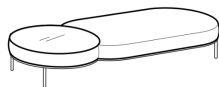

Clip | Clip

2-er sofa

Canapé 2 places

Cod. D2000

↔ 161cm ↘ 93cm ↕ 80cm
📦 1,43 m³ 🏋️ 53kg 🔄 8,2mt

3-er sofa

Canapé 3 places

Cod. D3000

↔ 221cm ↘ 93cm ↕ 80cm
📦 1,92 m³ 🏋️ 70kg 🔄 9,9mt

Armchair

Fauteuil

Cod. P1000

↔ 93cm ↘ 93cm ↕ 80cm
📦 0,57 m³ 🏋️ 43kg 🔄 5,2mt

Swivel armchair

Fauteuil pivotant

Cod. P1N00

↔ 93cm ↘ 93cm ↕ 80cm
📦 0,57 m³ 🏋️ 45kg 🔄 5,2mt
Base in black (ME09) colour

Bench with metal top

Banquette avec plan en métal

Cod. V2000

↔ 150cm ↘ 50cm ↕ 40cm
📦 0,37 m³ 🏋️ 26kg 🔄 2,1mt
Light brown (ME11) top and feet

Quilted bench with metal top

Banquette matelassée avec plan en métal

Cod. V20T0

↔ 150cm ↘ 50cm ↕ 40cm
📦 0,37 m³ 🏋️ 26kg 🔄 2,1mt
Light brown (ME11) top and feet

Prices, availability, lead times, dimensions and product information listed are subject to change without notice. This document was created on 10/Sep/2020 at 02:21 PM.