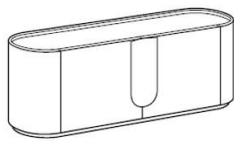

Lines and semicircles are articulated among themselves in a game of shapes and colors embellished by the decorative sign of the lacquered metal handle, which draws inspiration from the purist architecture of the French master Le Corbusier.

Finishes: Anthracite, Grey wood & Amber Top in bonded leather: Natural, Brown, Dove Grey, Grey, Testa di Moro & Hemp

Lead time: 20-24 weeks from Italy

Sideboard

Enfilade

Cod. JMA01

↔ 190cm

↘ 51cm

↕ 70cm

Sideboard high

Enfilade haute

Cod. JMA10

↔ 150cm

↘ 51cm

↕ 144cm

Prices, availability, lead times, dimensions and product information listed are subject to change without notice. This document was created on 24/Aug/2023 at 11:11 AM.