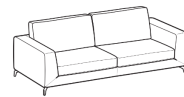

Prices, availability, lead times, dimensions and product information listed are subject to change without notice. This document was created on 30/Nov/2021 at 04:21 PM.

cm
 ↔ 184
 ↗ 100
 ↓ 86
 ↻ 12,3 mt

DTD200G
2-ER MAXI SOFA

cm
 ↔ 204
 ↗ 100
 ↓ 86
 ↻ 12,4 mt

DTD3000
3-ER SOFA

cm
 ↔ 224
 ↗ 100
 ↓ 86
 ↻ 12,4 mt

DTD300M
3-ER MAXI SOFA

cm
 ↔ 164
 ↗ 100
 ↓ 86
 ↻ 11,1 mt

DTL200GS - DTL200GD
2-ER MAXI LATERAL ELEMENT