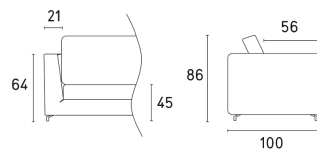

CS3410

This item can be ordered only via e-mail

Technical specifications see page 112

FABRIC	Frame	Seat cushions	Backrest cushions
Removable	●	●	●
Not removable	-	-	-

LEATHER / BEDFORD	Frame	Seat cushions	Backrest cushions
Removable	-	●	●
Not removable	●	-	-