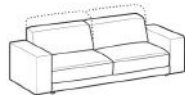

Prices, availability, lead times, dimensions and product information listed are subject to change without notice. This document was created on 30/Nov/2021 at 04:18 PM.

BLOC

This version has a fixed backrest at height 70cm

R/LH 2-seater lateral element
Art. 2D-2S
L 185 - P 104 - H 70

R/LH 3-seater lateral element
Art. 3D-3S
L 205 - P 104 - H 70

R/LH maxi 3-seater lateral element
Art. XD-XS
L 225 - P 104 - H 70

Maxi footstool
Art. 21
L 104 - P 104 - H 40

Footstool
Art. 12
L 92 - P 92 - H 40

1 Seat central element
Art. 92
L 92 - P 104 - H 70

1 Seat central element Maxi
Art. 102
L 102 - P 104 - H 70

Large armrest cushion
Art. 16
L 55 - H 55

Small armrest cushion
Art. 15
L 45 - H 45

BLOC COMFORT

This is the version with raising backrest element giving higher back support up to 84cm

Comfort 2-seater sofa
Art. 02
L 210 - P 104 - H 70/84

Comfort 3-seater sofa
Art. 03
L 230 - P 104 - H 70/84