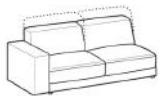

Footstool
Art. 12
L 92 - P 92 - H 40

1 Seat central element
Art. 92
L 92 - P 104 - H 70

1 Seat central element Maxi
Art. 102
L 102 - P 104 - H 70

Large armrest cushion
Art. 16
L 55 - H 55

Small armrest cushion
Art. 15
L 45 - H 45

BLOC COMFORT

This is the version with raising backrest element giving higher back support up to 84cm

Comfort 2-seater sofa
Art. 02
L 210 - P 104 - H 70/84

Comfort 3-seater sofa
Art. 03
L 230 - P 104 - H 70/84

Comfort maxi 3-seater sofa
Art. 3M
L 250 - P 104 - H 70/84

R/LH Comfort chaise longue
Art. CD-CS
L 105 - P 174 - H 70/84

Comfort R/LH 2-seater lateral element
Art. 2D-2S
L 185 - P 104 - H 70/84

Comfort R/LH 3-seater lateral element
Art. 3D-3S
L 205 - P 104 - H 70/84