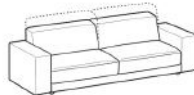

Footstool
Art. 12
L 92 - P 92 - H 40

1 Seat central element
Art. 92
L 92 - P 104 - H 70

1 Seat central element Maxi
Art. 102
L 102 - P 104 - H 70

Large armrest cushion
Art. 16
L 55 - H 55

Small armrest cushion
Art. 15
L 45 - H 45

BLOC COMFORT

This is the version with raising backrest element giving higher back support up to 84cm

Comfort 2-seater sofa
Art. 02
L 210 - P 104 - H 70/84

Comfort 3-seater sofa
Art. 03
L 230 - P 104 - H 70/84

Comfort maxi 3-seater sofa
Art. 3M
L 250 - P 104 - H 70/84

R/LH Comfort chaise longue
Art. CD-CS
L 105 - P 174 - H 70/84

Comfort R/LH 2-seater lateral element
Art. 2D-2S
L 185 - P 104 - H 70/84

Comfort R/LH 3-seater lateral element
Art. 3D-3S
L 205 - P 104 - H 70/84