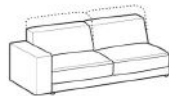

Prices, availability, lead times, dimensions and product information listed are subject to change without notice. This document was created on 30/Nov/2021 at 04:18 PM.

BLOC

This version has a fixed backrest at height 70cm

Footstool
Art. 12
L 92 - P 92 - H 40

1 Seat central element
Art. 92
L 92 - P 104 - H 70

1 Seat central element Maxi
Art. 102
L 102 - P 104 - H 70

Large armrest cushion
Art. 16
L 55 - H 55

Small armrest cushion
Art. 15
L 45 - H 45

BLOC COMFORT

This is the version with raising backrest element giving higher back support up to 84cm

Comfort 2-seater sofa
Art. 02
L 210 - P 104 - H 70/84

Comfort 3-seater sofa
Art. 03
L 230 - P 104 - H 70/84

Comfort maxi 3-seater sofa
Art. 3M
L 250 - P 104 - H 70/84

R/LH Comfort chaise longue
Art. CD-CS
L 105 - P 174 - H 70/84

Comfort R/LH 2-seater lateral element
Art. 2D-2S
L 185 - P 104 - H 70/84

Comfort R/LH 3-seater lateral element
Art. 3D-3S
L 205 - P 104 - H 70/84