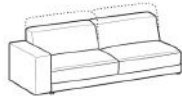

Prices, availability, lead times, dimensions and product information listed are subject to change without notice. This document was created on 30/Nov/2021 at 04:18 PM.

BLOC

This version has a fixed backrest at height 70cm

BLOC COMFORT

This is the version with raising backrest element giving higher back support up to 84cm

Comfort 2-seater sofa
Art. 02
L 210 - P 104 - H 70/84

Comfort 3-seater sofa
Art. 03
L 230 - P 104 - H 70/84

Comfort maxi 3-seater sofa
Art. 3M
L 250 - P 104 - H 70/84

R/LH Comfort chaise longue
Art. CD-CS
L 105 - P 174 - H 70/84

Comfort R/LH 2-seater lateral element
Art. 2D-2S
L 185 - P 104 - H 70/84

Comfort R/LH 3-seater lateral element
Art. 3D-3S
L 205 - P 104 - H 70/84

Comfort R/LH maxi 3-seater lateral element
Art. XD-XS
L 225 - P 104 - H 70/84

VOYAGER

• FURNITURE • INTERIORS • HOMEWARES •

Prices, availability, lead times, dimensions and product information listed are subject to change without notice. This document was created on 30/Nov/2021 at 04:18 PM.