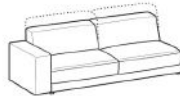

# BLOC

This version has a fixed backrest at height 70cm

2-seater sofa  
**Art. 02**  
L 210 - P 104 - H 70

3-seater sofa  
**Art. 03**  
L 230 - P 104 - H 70

Maxi 3-seater sofa  
**Art. 3M**  
L 250 - P 104 - H 70

# BLOC COMFORT

This is the version with raising backrest element giving higher back support up to 84cm

Comfort 2-seater sofa  
**Art. 02**  
L 210 - P 104 - H 70/84

Comfort 3-seater sofa  
**Art. 03**  
L 230 - P 104 - H 70/84

Comfort maxi 3-seater sofa  
**Art. 3M**  
L 250 - P 104 - H 70/84

R/LH Comfort chaise longue  
**Art. CD-CS**  
L 105 - P 174 - H 70/84

Comfort R/LH 2-seater lateral element  
**Art. 2D-2S**  
L 185 - P 104 - H 70/84

Comfort R/LH 3-seater lateral element  
**Art. 3D-3S**  
L 205 - P 104 - H 70/84

Comfort R/LH maxi 3-seater lateral element  
**Art. XD-XS**  
L 225 - P 104 - H 70/84

**VOYAGER**  
• FURNITURE • INTERIORS • HOMEWARES •