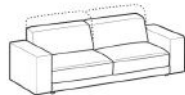

# BLOC

This version has a fixed backrest at height 70cm

2-seater sofa  
**Art. 02**  
L 210 - P 104 - H 70

3-seater sofa  
**Art. 03**  
L 230 - P 104 - H 70

Maxi 3-seater sofa  
**Art. 3M**  
L 250 - P 104 - H 70

R/LH maxi 3-seater lateral element  
**Art. XD-XS**  
L 225 - P 104 - H 70

Maxi footstool  
**Art. 21**  
L 104 - P 104 - H 40

Footstool  
**Art. 12**  
L 92 - P 92 - H 40

1 Seat central element  
**Art. 92**  
L 92 - P 104 - H 70

1 Seat central element Maxi  
**Art. 102**  
L 102 - P 104 - H 70

Large armrest cushion  
**Art. 16**  
L 55 - H 55

Small armrest cushion  
**Art. 15**  
L 45 - H 45

# BLOC COMFORT

This is the version with raising backrest element giving higher back support up to 84cm

Comfort 2-seater sofa  
**Art. 02**  
L 210 - P 104 - H 70/84

Comfort 3-seater sofa  
**Art. 03**  
L 230 - P 104 - H 70/84