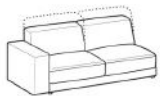

# BLOC

This version has a fixed backrest at height 70cm

2-seater sofa  
**Art. 02**  
L 210 - P 104 - H 70

3-seater sofa  
**Art. 03**  
L 230 - P 104 - H 70

Maxi 3-seater sofa  
**Art. 3M**  
L 250 - P 104 - H 70

1 Seat central element Maxi  
**Art. 102**  
L 102 - P 104 - H 70

Large armrest cushion  
**Art. 16**  
L 55 - H 55

Small armrest cushion  
**Art. 15**  
L 45 - H 45

# BLOC COMFORT

This is the version with raising backrest element giving higher back support up to 84cm

Comfort 2-seater sofa  
**Art. 02**  
L 210 - P 104 - H 70/84

Comfort 3-seater sofa  
**Art. 03**  
L 230 - P 104 - H 70/84

Comfort maxi 3-seater sofa  
**Art. 3M**  
L 250 - P 104 - H 70/84

R/LH Comfort chaise longue  
**Art. CD-CS**  
L 105 - P 174 - H 70/84

Comfort R/LH 2-seater lateral element  
**Art. 2D-2S**  
L 185 - P 104 - H 70/84