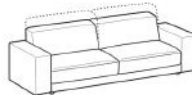

# BLOC

This version has a fixed backrest at height 70cm

2-seater sofa  
**Art. 02**  
L 210 - P 104 - H 70

3-seater sofa  
**Art. 03**  
L 230 - P 104 - H 70

Maxi 3-seater sofa  
**Art. 3M**  
L 250 - P 104 - H 70

1 Seat central element Maxi  
**Art. 102**  
L 102 - P 104 - H 70

Large armrest cushion  
**Art. 16**  
L 55 - H 55

Small armrest cushion  
**Art. 15**  
L 45 - H 45

# BLOC COMFORT

This is the version with raising backrest element giving higher back support up to 84cm

Comfort 2-seater sofa  
**Art. 02**  
L 210 - P 104 - H 70/84

Comfort 3-seater sofa  
**Art. 03**  
L 230 - P 104 - H 70/84

Comfort maxi 3-seater sofa  
**Art. 3M**  
L 250 - P 104 - H 70/84

R/LH Comfort chaise longue  
**Art. CD-CS**  
L 105 - P 174 - H 70/84

Comfort R/LH 2-seater lateral element  
**Art. 2D-2S**  
L 185 - P 104 - H 70/84