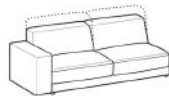

# BLOC

This version has a fixed backrest at height 70cm

2-seater sofa  
**Art. 02**  
L 210 - P 104 - H 70

3-seater sofa  
**Art. 03**  
L 230 - P 104 - H 70

Maxi 3-seater sofa  
**Art. 3M**  
L 250 - P 104 - H 70

1 Seat central element Maxi  
**Art. 102**  
L 102 - P 104 - H 70

Large armrest cushion  
**Art. 16**  
L 55 - H 55

Small armrest cushion  
**Art. 15**  
L 45 - H 45

# BLOC COMFORT

This is the version with raising backrest element giving higher back support up to 84cm

Comfort 2-seater sofa  
**Art. 02**  
L 210 - P 104 - H 70/84

Comfort 3-seater sofa  
**Art. 03**  
L 230 - P 104 - H 70/84

Comfort maxi 3-seater sofa  
**Art. 3M**  
L 250 - P 104 - H 70/84

R/LH Comfort chaise longue  
**Art. CD-CS**  
L 105 - P 174 - H 70/84

Comfort R/LH 2-seater lateral element  
**Art. 2D-2S**  
L 185 - P 104 - H 70/84