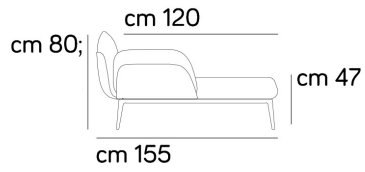

Brooklyn - AM080

Chaise longue

---

118 (modulo 70)

cm 91,5

cm 91,5

119 (modulo 70)

cm 91,5

cm 91,5

019 (modulo 62)

cm 83,5

cm 83,5

018 (modulo 62)

cm 83,5

cm 83,5

Prices, availability, lead times, dimensions and product information listed are subject to change without notice. This document was created on 01/Jun/2022 at 04:45 PM.