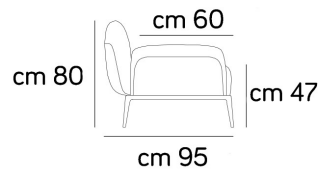

# Brooklyn - AM080

Divano 2 posti / 2 seater

---

020 (modulo 70)

cm 176,5

cm 176,5

---

021 (modulo 70)

cm 162

cm 162

---

022 (modulo 70)

cm 162

cm 162

Prices, availability, lead times, dimensions and product information listed are subject to change without notice. This document was created on 01/Jun/2022 at 04:45 PM.

# Brooklyn - AM080

Divano 3 posti / 3 seater

030 (modulo 62)

cm 223

cm 223

031 (modulo 62)

cm 208,5

cm 208,5