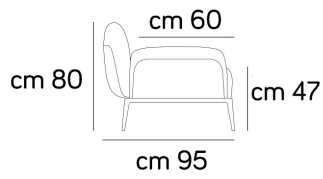

cm 162

cm 162

---

022 (modulo 70)

cm 162

cm 162

Prices, availability, lead times, dimensions and product information listed are subject to change without notice. This document was created on 01/Jun/2022 at 04:45 PM.

# Brooklyn - AM080

Divano 3 posti / 3 seater

030 (modulo 62)

cm 223

cm 223

031 (modulo 62)

cm 208,5

cm 208,5

032 (modulo 62)

cm 208,5

cm 208,5

Prices, availability, lead times, dimensions and product information listed are subject to change without notice. This document was created on 01/Jun/2022 at 04:45 PM.

# Brooklyn - AM080

Divano 3 posti / 3 seater

---

060 (modulo 70)

cm 247

cm 247

---

061 (modulo 70)