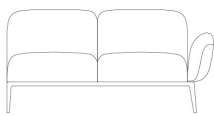

Brooklyn - AM080

Divano 2 posti / 2 seater

---

020 (modulo 70)

cm 176,5

cm 176,5

---

021 (modulo 70)

cm 162

cm 162

---

022 (modulo 70)

cm 162

cm 162

Prices, availability, lead times, dimensions and product information listed are subject to change without notice. This document was created on 01/Jun/2022 at 04:45 PM.