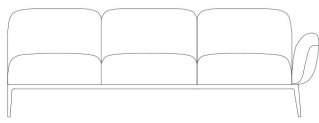

Brooklyn - AM080

Divano 3 posti / 3 seater

---

060 (modulo 70)

cm 247

cm 247

---

061 (modulo 70)

cm 232,5

cm 232,5

---

062 (modulo 70)

cm 232,5

cm 232,5

Prices, availability, lead times, dimensions and product information listed are subject to change without notice. This document was created on 01/Jun/2022 at 04:45 PM.