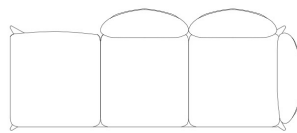

cm 235,5

Prices, availability, lead times, dimensions and product information listed are subject to change without notice. This document was created on 01/Jun/2022 at 04:45 PM.