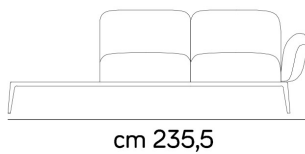

---

241 (modulo 70)

cm 235,5

cm 235,5

Prices, availability, lead times, dimensions and product information listed are subject to change without notice. This document was created on 01/Jun/2022 at 04:45 PM.

# Brooklyn - AM080

Terminale 3 posti / 3 seater terminal

---

266 (modulo 70)

265 (modulo 70)

Pouff / ottoman

---

001