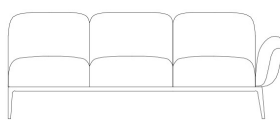

Brooklyn - AM080

Divano 3 posti / 3 seater

030 (modulo 62)

cm 223

cm 223

031 (modulo 62)

cm 208,5

cm 208,5

032 (modulo 62)

cm 208,5

cm 208,5

Prices, availability, lead times, dimensions and product information listed are subject to change without notice. This document was created on 01/Jun/2022 at 04:45 PM.