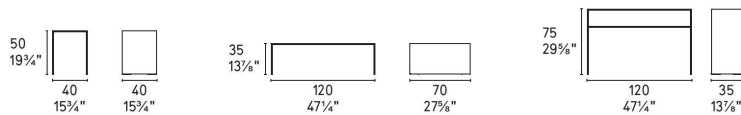

Bridge

design by
Calligaris Studio

calligaris

Prices, availability, lead times, dimensions and product information listed are subject to change without notice. This document was created on 06/Sep/2021 at 04:44 PM.