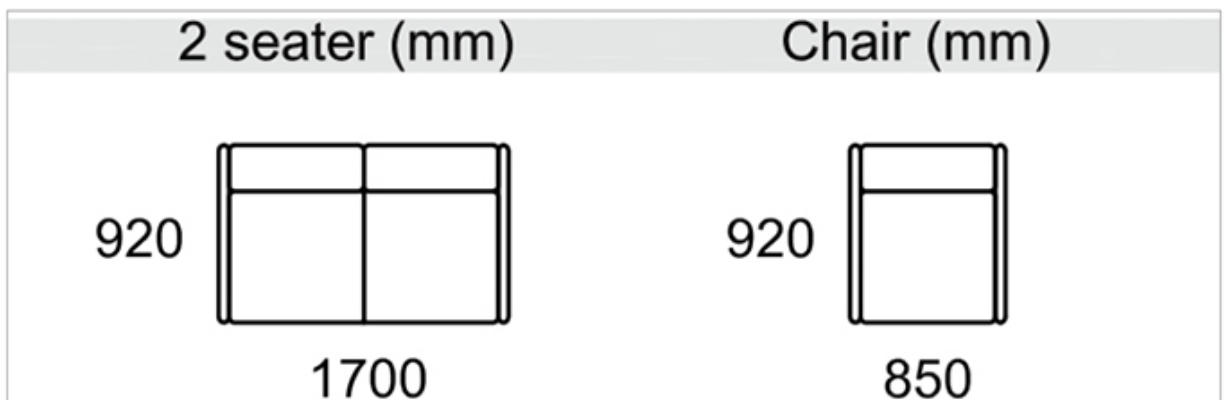

Borge

VOYAGER

“Capturing the best of classic design and modern scandinavian style, the Borge is both stunning and comfortable”

Lead time: Limited stock remaining

Prices, availability, lead times, dimensions and product information listed are subject to change without notice. This document was created on 18/Sep/2020 at 11:13 AM.