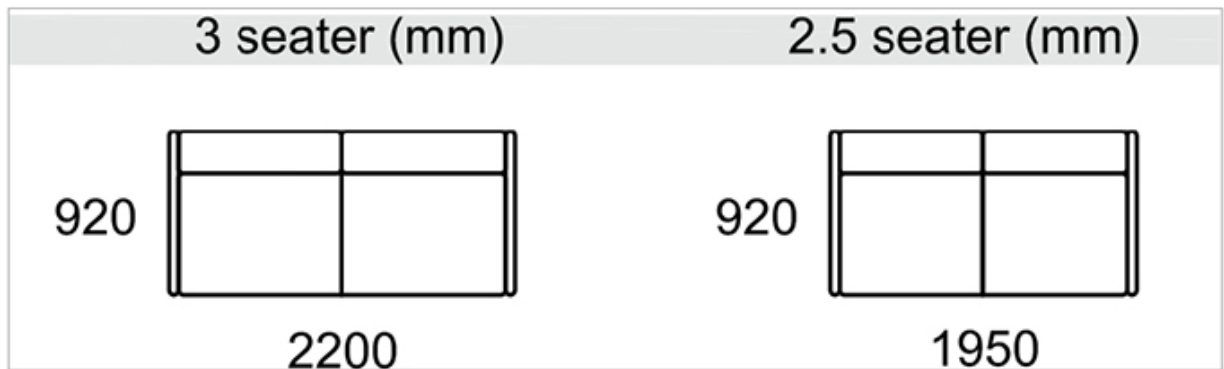

Borge

VOYAGER

“Capturing the best of classic design and modern scandinavian style, the Borge is both stunning and comfortable”

Lead time: Limited stock remaining

Prices, availability, lead times, dimensions and product information listed are subject to change without notice. This document was created on 18/Sep/2020 at 11:13 AM.