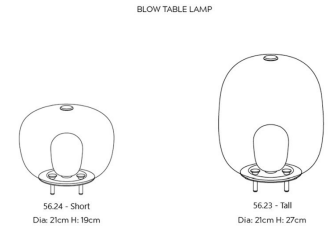

Prices, availability, lead times, dimensions and product information listed are subject to change without notice. This document was created on 11/Oct/2022 at 11:21 AM.

Blow Table Lamp By Bontempi Casa

VOYAGER

“An elegant and timeless table lamp”

The elegant and timeless design of the Blow Table Lamp features a rounded borosilicate glass shade housing an opaque inner diffuser. A natural brass frame supports the shade and is completed with a brass ceiling rose on top.

Available in two sizes:

56.24 Short - 21cm dia x 19cm H

56.23 Tall - 21cm dia x 27cm H

Prices, availability, lead times, dimensions and product information listed are subject to change without notice. This document was created on 11/Oct/2022 at 11:21 AM.