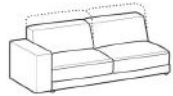

Prices, availability, lead times, dimensions and product information listed are subject to change without notice. This document was created on 17/Nov/2021 at 12:24 PM.

BLOC

This version has a fixed backrest at height 70cm

Footstool
Art. 12
L 92 - P 92 - H 40

1 Seat central element
Art. 92
L 92 - P 104 - H 70

1 Seat central element Maxi
Art. 102
L 102 - P 104 - H 70

Large armrest cushion
Art. 16
L 55 - H 55

Small armrest cushion
Art. 15
L 45 - H 45

BLOC COMFORT

This is the version with raising backrest element giving higher back support up to 84cm

Comfort 2-seater sofa
Art. 02
L 210 - P 104 - H 70/84

Comfort 3-seater sofa
Art. 03
L 230 - P 104 - H 70/84

Comfort maxi 3-seater sofa
Art. 3M
L 250 - P 104 - H 70/84

R/LH Comfort chaise longue
Art. CD-CS
L 105 - P 174 - H 70/84

Comfort R/LH 2-seater lateral element
Art. 2D-2S
L 185 - P 104 - H 70/84

Comfort R/LH 3-seater lateral element
Art. 3D-3S
L 205 - P 104 - H 70/84