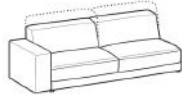

Bloc Sofa By Ditre Italia

VOYAGER

“Made in Italy, The Bloc can be made in a huge range of sofa and modular configurations in hundreds of Italian fabrics and leathers.”

Made in Italy, The Bloc can be made in a huge range of sofa and modular configurations in hundreds of Italian fabrics and leathers.

BLOC COMFORT

This is the version with raising backrest element giving higher back support up to 84cm

Comfort 2-seater sofa
Art. 02
L 210 - P 104 - H 70/84

Comfort 3-seater sofa
Art. 03
L 230 - P 104 - H 70/84

Comfort maxi 3-seater sofa
Art. 3M
L 250 - P 104 - H 70/84

R/LH Comfort chaise longue
Art. CD-CS
L 105 - P 174 - H 70/84

Comfort R/LH 2-seater lateral element
Art. 2D-2S
L 185 - P 104 - H 70/84

Comfort R/LH 3-seater lateral element
Art. 3D-3S
L 205 - P 104 - H 70/84

Comfort R/LH maxi 3-seater lateral element
Art. XD-XS
L 225 - P 104 - H 70/84

VOYAGER
• FURNITURE • INTERIORS • HOMEWARES •

Prices, availability, lead times, dimensions and product information listed are subject to change without notice. This document was created on 17/Nov/2021 at 12:24 PM.