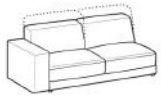

Prices, availability, lead times, dimensions and product information listed are subject to change without notice. This document was created on 17/Nov/2021 at 12:24 PM.

BLOC

This version has a fixed backrest at height 70cm

Footstool
Art. 12
L 92 - P 92 - H 40

1 Seat central element
Art. 92
L 92 - P 104 - H 70

1 Seat central element Maxi
Art. 102
L 102 - P 104 - H 70

Large armrest cushion
Art. 16
L 55 - H 55

Small armrest cushion
Art. 15
L 45 - H 45

BLOC COMFORT

This is the version with raising backrest element giving higher back support up to 84cm

Comfort 2-seater sofa
Art. 02
L 210 - P 104 - H 70/84

Comfort 3-seater sofa
Art. 03
L 230 - P 104 - H 70/84

Comfort maxi 3-seater sofa
Art. 3M
L 250 - P 104 - H 70/84

R/LH Comfort chaise longue
Art. CD-CS
L 105 - P 174 - H 70/84

Comfort R/LH 2-seater lateral element
Art. 2D-2S
L 185 - P 104 - H 70/84

Comfort R/LH 3-seater lateral element
Art. 3D-3S
L 205 - P 104 - H 70/84