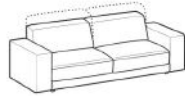

Prices, availability, lead times, dimensions and product information listed are subject to change without notice. This document was created on 17/Nov/2021 at 12:24 PM.

BLOC

This version has a fixed backrest at height 70cm

R/LH 2-seater lateral element
Art. 2D-2S
L 185 - P 104 - H 70

R/LH 3-seater lateral element
Art. 3D-3S
L 205 - P 104 - H 70

R/LH maxi 3-seater lateral element
Art. XD-XS
L 225 - P 104 - H 70

Maxi footstool
Art. 21
L 104 - P 104 - H 40

Footstool
Art. 12
L 92 - P 92 - H 40

1 Seat central element
Art. 92
L 92 - P 104 - H 70

1 Seat central element Maxi
Art. 102
L 102 - P 104 - H 70

Large armrest cushion
Art. 16
L 55 - H 55

Small armrest cushion
Art. 15
L 45 - H 45

BLOC COMFORT

This is the version with raising backrest element giving higher back support up to 84cm

Comfort 2-seater sofa
Art. 02
L 210 - P 104 - H 70/84

Comfort 3-seater sofa
Art. 03
L 230 - P 104 - H 70/84