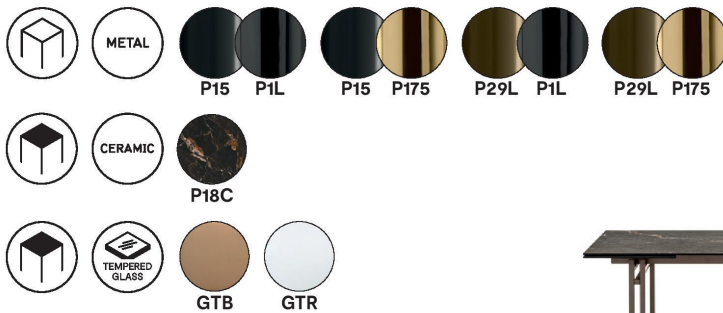

Berlin

design by
Archirivolto

calligaris

Prices, availability, lead times, dimensions and product information listed are subject to change without notice. This document was created on 11/Oct/2022 at 11:11 AM.