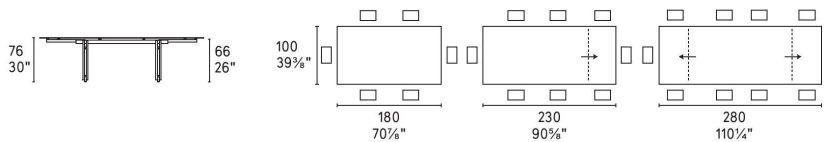

Berlin

design by
Archirivolta

calligaris

Prices, availability, lead times, dimensions and product information listed are subject to change without notice. This document was created on 11/Oct/2022 at 11:11 AM.