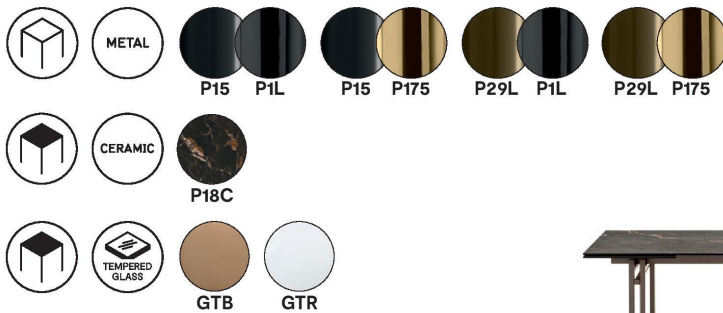

Berlin

design by
Archirivolta

calligaris

Prices, availability, lead times, dimensions and product information listed are subject to change without notice. This document was created on 11/Oct/2022 at 11:11 AM.