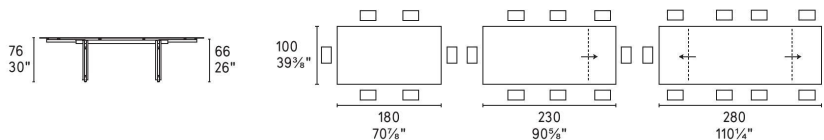

Berlin

design by
Archirivolto

calligaris

Prices, availability, lead times, dimensions and product information listed are subject to change without notice. This document was created on 11/Oct/2022 at 11:11 AM.