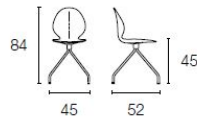

Colours: Polypropylene moulded seat in a choice of sky blue, red, taupe, matt optic white or mustard yellow

Finishes: Bleached beech, walnut or graphite leg stains available.

Dimensions (cm): H 84 | W 43 | D 50

Seat height: 45 cm

Warranty: 2 year international warranty

Lead time: Some colours and option are in stock available for delivery within 1 - 2 weeks depending on destination. Custom orders, 12 - 16 weeks.

Prices, availability, lead times, dimensions and product information listed are subject to change without notice. This document was created on 23/Dec/2019 at 03:51 PM.

CS/1357

CS/1359

CS/1359-A

CS/1348

CS/1358