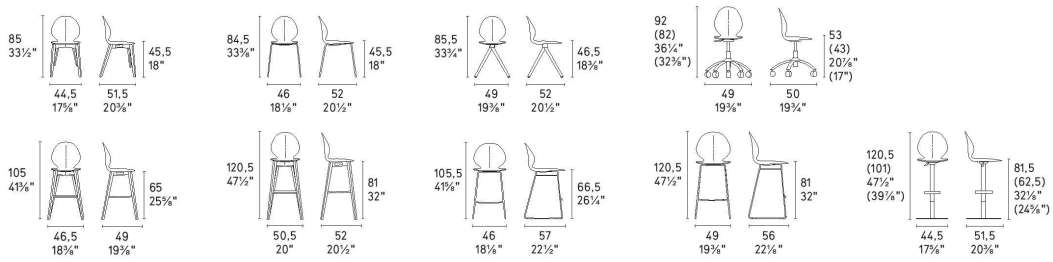

Basil

design by
Mr Smith Studio
/ Calligaris Studio

calligaris

Prices, availability, lead times, dimensions and product information listed are subject to change without notice. This document was created on 06/Sep/2021 at 04:17 PM.