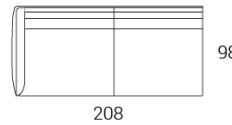

Barnaby

By Amura

- All measurements in centimeters (cm)
- All modular units can be mirrored

Sofa 3.5 Seater (060)

Armless 3.5 Seater (256)

Modular 3.5 Seater (061) LAF (or RAF)

Ottoman Small (001)

Sofa 3 Seater (030)

Armless 3 Seater (033)

Modular 3 Seater (031) LAF (or RAF)

Ottoman Large (005)

Sofa 2.5 Seater (045)

Armless 2.5 Seater (269)

Modular 2.5 Seater (146) LAF (or RAF)

Corner Unit (053)

Sofa 2 Seater (020)