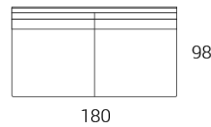

Barnaby

By Amura

- All measurements in centimeters (cm)
- All modular units can be mirrored

Sofa 3.5 Seater (060)

Armless 3.5 Seater (256)

Modular 3.5 Seater (061) LAF (or RAF)

Ottoman Small (001)

Sofa 3 Seater (030)

Armless 3 Seater (033)

Modular 3 Seater (031) LAF (or RAF)

Ottoman Large (005)

Sofa 2.5 Seater (045)

Armless 2.5 Seater (269)

Modular 2.5 Seater (146) LAF (or RAF)

Corner Unit (053)

Sofa 2 Seater (020)

Armless 2 Seater (023)

Modular 2 Seater (021) LAF (or RAF)

Chaise Small (019) RHS (or LHS)

Armchair (010)

Armless 1 Seater (013)

Modular 1 Seater (011) LAF (or RAF)

Chaise Large (118) RHS (or LHS)

Prices, availability, lead times, dimensions and product information listed are subject to change without notice. This document was created on 01/Jun/2022 at 04:43 PM.