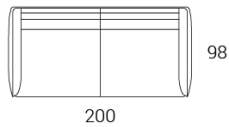

Barnaby

By Amura

- All measurements in centimeters (cm)
- All modular units can be mirrored

Sofa 3.5 Seater (060)

Armless 3.5 Seater (256)

Modular 3.5 Seater (061) LAF (or RAF)

Ottoman Small (001)

Sofa 3 Seater (030)

Armless 3 Seater (033)

Modular 3 Seater (031) LAF (or RAF)

Ottoman Large (005)

Sofa 2.5 Seater (045)

Armless 2.5 Seater (269)

Modular 2.5 Seater (146) LAF (or RAF)

Corner Unit (053)

Sofa 2 Seater (020)

Armless 2 Seater (023)

Modular 2 Seater (021) LAF (or RAF)

Chaise Small (019) RHS (or LHS)

Armchair (010)

Armless 1 Seater (013)

Modular 1 Seater (011) LAF (or RAF)

Chaise Large (118) RHS (or LHS)

Prices, availability, lead times, dimensions and product information listed are subject to change without notice. This document was created on 01/Jun/2022 at 04:43 PM.