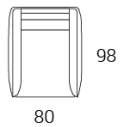

Barnaby

By Amura

- All measurements in centimeters (cm)
- All modular units can be mirrored

Sofa 3.5 Seater (060)

Armless 3.5 Seater (256)

Modular 3.5 Seater (061) LAF (or RAF)

Ottoman Small (001)

Sofa 3 Seater (030)

Armless 3 Seater (033)

Modular 3 Seater (031) LAF (or RAF)

Ottoman Large (005)

Sofa 2.5 Seater (045)

Armless 2.5 Seater (269)

Modular 2.5 Seater (146) LAF (or RAF)

Corner Unit (053)

Sofa 2 Seater (020)

Armless 2 Seater (023)

Modular 2 Seater (021) LAF (or RAF)

Chaise Small (019) RHS (or LHS)

Armchair (010)

Armless 1 Seater (013)

Modular 1 Seater (011) LAF (or RAF)

Chaise Large (118) RHS (or LHS)

Prices, availability, lead times, dimensions and product information listed are subject to change without notice. This document was created on 01/Jun/2022 at 04:43 PM.