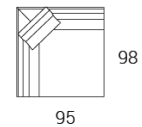

Barnaby

By Amura

- All measurements in centimeters (cm)
- All modular units can be mirrored

Sofa 3.5 Seater (060)

Armless 3.5 Seater (256)

Modular 3.5 Seater (061) LAF (or RAF)

Ottoman Small (001)

Sofa 3 Seater (030)

Armless 3 Seater (033)

Modular 3 Seater (031) LAF (or RAF)

Ottoman Large (005)

Sofa 2.5 Seater (045)

Armless 2.5 Seater (269)

Modular 2.5 Seater (146) LAF (or RAF)

Corner Unit (053)

Sofa 2 Seater (020)

Armless 2 Seater (023)

Modular 2 Seater (021) LAF (or RAF)

Chaise Small (019) RHS (or LHS)

Armchair (010)

Armless 1 Seater (013)

Modular 1 Seater (011) LAF (or RAF)

Chaise Large (118) RHS (or LHS)

Prices, availability, lead times, dimensions and product information listed are subject to change without notice. This document was created on 01/Jun/2022 at 04:43 PM.