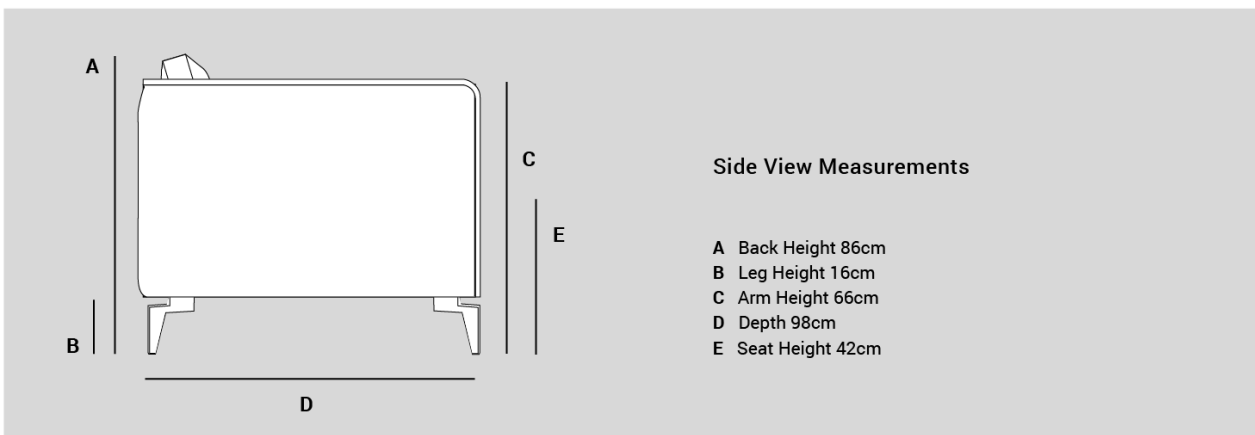

Armless 2 Seater (023)

Modular 2 Seater (021) LAF (or RAF)

Chaise Small (019) RHS (or LHS)

Armchair (010)

Armless 1 Seater (013)

Modular 1 Seater (011) LAF (or RAF)

Chaise Large (118) RHS (or LHS)

Prices, availability, lead times, dimensions and product information listed are subject to change without notice. This document was created on 01/Jun/2022 at 04:43 PM.