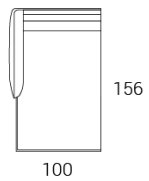

Barnaby

By Amura

- All measurements in centimeters (cm)
- All modular units can be mirrored

Sofa 3.5 Seater (060)

Armless 3.5 Seater (256)

Modular 3.5 Seater (061) LAF (or RAF)

Ottoman Small (001)

Sofa 3 Seater (030)

Armless 3 Seater (033)

Modular 3 Seater (031) LAF (or RAF)

Ottoman Large (005)

Sofa 2.5 Seater (045)

Armless 2.5 Seater (269)

Modular 2.5 Seater (146) LAF (or RAF)

Corner Unit (053)

Sofa 2 Seater (020)

Armless 2 Seater (023)

Modular 2 Seater (021) LAF (or RAF)

Chaise Small (019) RHS (or LHS)

Armchair (010)

Armless 1 Seater (013)

Modular 1 Seater (011) LAF (or RAF)

Chaise Large (118) RHS (or LHS)

Prices, availability, lead times, dimensions and product information listed are subject to change without notice. This document was created on 01/Jun/2022 at 04:43 PM.