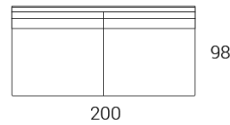

Barnaby

By Amura

- All measurements in centimeters (cm)
- All modular units can be mirrored

Sofa 3.5 Seater (060)

Armless 3.5 Seater (256)

Modular 3.5 Seater (061) LAF (or RAF)

Ottoman Small (001)

Sofa 3 Seater (030)

Armless 3 Seater (033)

Modular 3 Seater (031) LAF (or RAF)

Ottoman Large (005)

Sofa 2.5 Seater (045)

Armless 2.5 Seater (269)

Modular 2.5 Seater (146) LAF (or RAF)

Corner Unit (053)

Sofa 2 Seater (020)