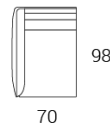

Barnaby

By Amura

- All measurements in centimeters (cm)
- All modular units can be mirrored

Sofa 3.5 Seater (060)

Armless 3.5 Seater (256)

Modular 3.5 Seater (061) LAF (or RAF)

Ottoman Small (001)

Sofa 3 Seater (030)

Armless 3 Seater (033)

Modular 3 Seater (031) LAF (or RAF)

Ottoman Large (005)

Sofa 2.5 Seater (045)

Armless 2.5 Seater (269)

Modular 2.5 Seater (146) LAF (or RAF)

Corner Unit (053)

Sofa 2 Seater (020)

Armless 2 Seater (023)

Modular 2 Seater (021) LAF (or RAF)

Chaise Small (019) RHS (or LHS)

Armchair (010)

Armless 1 Seater (013)

Modular 1 Seater (011) LAF (or RAF)

Chaise Large (118) RHS (or LHS)

Prices, availability, lead times, dimensions and product information listed are subject to change without notice. This document was created on 01/Jun/2022 at 04:43 PM.