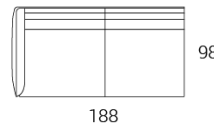

Barnaby

By Amura

- All measurements in centimeters (cm)
- All modular units can be mirrored

Sofa 3.5 Seater (060)

Armless 3.5 Seater (256)

Modular 3.5 Seater (061) LAF (or RAF)

Ottoman Small (001)

Sofa 3 Seater (030)

Armless 3 Seater (033)

Modular 3 Seater (031) LAF (or RAF)

Ottoman Large (005)

Sofa 2.5 Seater (045)

Armless 2.5 Seater (269)

Modular 2.5 Seater (146) LAF (or RAF)

Corner Unit (053)

Sofa 2 Seater (020)

Armless 2 Seater (023)

Modular 2 Seater (021) LAF (or RAF)

Chaise Small (019) RHS (or LHS)

Armchair (010)

Armless 1 Seater (013)

Modular 1 Seater (011) LAF (or RAF)

Chaise Large (118) RHS (or LHS)

Prices, availability, lead times, dimensions and product information listed are subject to change without notice. This document was created on 01/Jun/2022 at 04:43 PM.