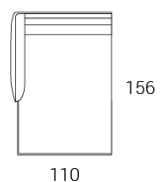

Barnaby

By Amura

- All measurements in centimeters (cm)
- All modular units can be mirrored

Sofa 3.5 Seater (060)

Armless 3.5 Seater (256)

Modular 3.5 Seater (061) LAF (or RAF)

Ottoman Small (001)

Sofa 3 Seater (030)

Armless 3 Seater (033)

Modular 3 Seater (031) LAF (or RAF)

Ottoman Large (005)

Sofa 2.5 Seater (045)

Armless 2.5 Seater (269)

Modular 2.5 Seater (146) LAF (or RAF)

Corner Unit (053)

Sofa 2 Seater (020)

Armless 2 Seater (023)

Modular 2 Seater (021) LAF (or RAF)

Chaise Small (019) RHS (or LHS)

Armchair (010)

Armless 1 Seater (013)

Modular 1 Seater (011) LAF (or RAF)

Chaise Large (118) RHS (or LHS)

Prices, availability, lead times, dimensions and product information listed are subject to change without notice. This document was created on 01/Jun/2022 at 04:43 PM.