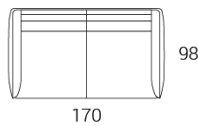

Barnaby

By Amura

- All measurements in centimeters (cm)
- All modular units can be mirrored

Sofa 3.5 Seater (060)

Armless 3.5 Seater (256)

Modular 3.5 Seater (061) LAF (or RAF)

Ottoman Small (001)

Sofa 3 Seater (030)

Armless 3 Seater (033)

Modular 3 Seater (031) LAF (or RAF)

Ottoman Large (005)

Sofa 2.5 Seater (045)

Armless 2.5 Seater (269)

Modular 2.5 Seater (146) LAF (or RAF)

Corner Unit (053)

Sofa 2 Seater (020)

Armless 2 Seater (023)

Modular 2 Seater (021) LAF (or RAF)

Chaise Small (019) RHS (or LHS)

Armchair (010)

Armless 1 Seater (013)

Modular 1 Seater (011) LAF (or RAF)

Chaise Large (118) RHS (or LHS)

Prices, availability, lead times, dimensions and product information listed are subject to change without notice. This document was created on 01/Jun/2022 at 04:43 PM.