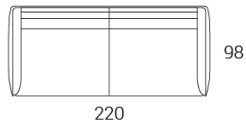

Barnaby

By Amura

- All measurements in centimeters (cm)
- All modular units can be mirrored

Sofa 3.5 Seater (060)

Armless 3.5 Seater (256)

Modular 3.5 Seater (061) LAF (or RAF)

Ottoman Small (001)

Sofa 3 Seater (030)

Armless 3 Seater (033)

Modular 3 Seater (031) LAF (or RAF)

Ottoman Large (005)

Sofa 2.5 Seater (045)

Armless 2.5 Seater (269)

Modular 2.5 Seater (146) LAF (or RAF)

Corner Unit (053)

Sofa 2 Seater (020)

Armless 2 Seater (023)

Modular 2 Seater (021) LAF (or RAF)

Chaise Small (019) RHS (or LHS)

Armchair (010)

Armless 1 Seater (013)

Modular 1 Seater (011) LAF (or RAF)

Chaise Large (118) RHS (or LHS)

Prices, availability, lead times, dimensions and product information listed are subject to change without notice. This document was created on 01/Jun/2022 at 04:43 PM.