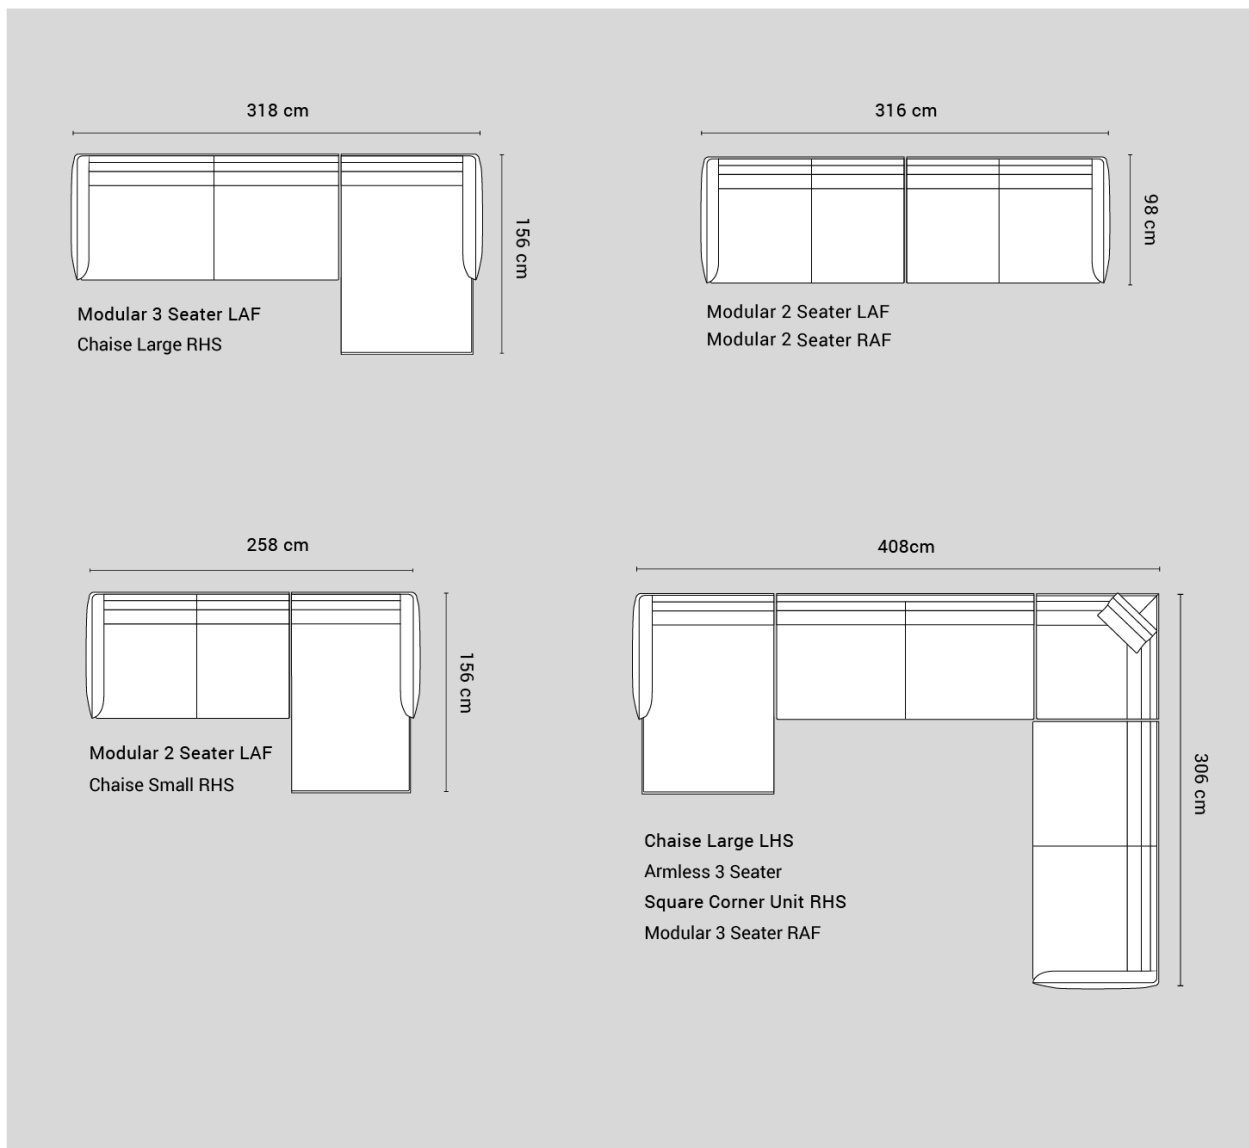

Barnaby

By Amura

- Below are some of our most popular modular configurations
- Many other configurations are available
- Our design team can help
- Customise with a choice of leg options and fabric options
- All modular elements can be mirrored

Prices, availability, lead times, dimensions and product information listed are subject to change without notice. This document was created on 01/Jun/2022 at 04:43 PM.