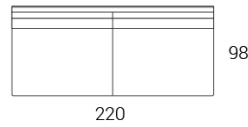

Barnaby

By Amura

- All measurements in centimeters (cm)
- All modular units can be mirrored

Sofa 3.5 Seater (060)

Armless 3.5 Seater (256)

Modular 3.5 Seater (061) LAF (or RAF)

Ottoman Small (001)

Sofa 3 Seater (030)

Armless 3 Seater (033)

Modular 3 Seater (031) LAF (or RAF)

Ottoman Large (005)

Sofa 2.5 Seater (045)

Armless 2.5 Seater (269)

Modular 2.5 Seater (146) LAF (or RAF)

Corner Unit (053)

Sofa 2 Seater (020)