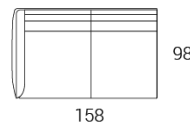

Barnaby

By Amura

- All measurements in centimeters (cm)
- All modular units can be mirrored

Sofa 3.5 Seater (060)

Armless 3.5 Seater (256)

Modular 3.5 Seater (061) LAF (or RAF)

Ottoman Small (001)

Sofa 3 Seater (030)

Armless 3 Seater (033)

Modular 3 Seater (031) LAF (or RAF)

Ottoman Large (005)

Sofa 2.5 Seater (045)

Armless 2.5 Seater (269)

Modular 2.5 Seater (146) LAF (or RAF)

Corner Unit (053)

Sofa 2 Seater (020)

Armless 2 Seater (023)

Modular 2 Seater (021) LAF (or RAF)

Chaise Small (019) RHS (or LHS)

Armchair (010)

Armless 1 Seater (013)

Modular 1 Seater (011) LAF (or RAF)

Chaise Large (118) RHS (or LHS)

Prices, availability, lead times, dimensions and product information listed are subject to change without notice. This document was created on 01/Jun/2022 at 04:43 PM.