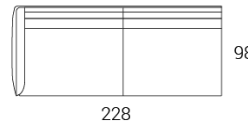

Barnaby

By Amura

- All measurements in centimeters (cm)
- All modular units can be mirrored

Sofa 3.5 Seater (060)

Armless 3.5 Seater (256)

Modular 3.5 Seater (061) LAF (or RAF)

Ottoman Small (001)

Sofa 3 Seater (030)

Armless 3 Seater (033)

Modular 3 Seater (031) LAF (or RAF)

Ottoman Large (005)

Sofa 2.5 Seater (045)

Armless 2.5 Seater (269)

Modular 2.5 Seater (146) LAF (or RAF)

Corner Unit (053)

Sofa 2 Seater (020)