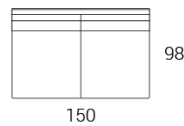

Barnaby

By Amura

- All measurements in centimeters (cm)
- All modular units can be mirrored

Sofa 3.5 Seater (060)

Armless 3.5 Seater (256)

Modular 3.5 Seater (061) LAF (or RAF)

Ottoman Small (001)

Sofa 3 Seater (030)

Armless 3 Seater (033)

Modular 3 Seater (031) LAF (or RAF)

Ottoman Large (005)

Sofa 2.5 Seater (045)

Armless 2.5 Seater (269)

Modular 2.5 Seater (146) LAF (or RAF)

Corner Unit (053)

Sofa 2 Seater (020)

Armless 2 Seater (023)

Modular 2 Seater (021) LAF (or RAF)

Chaise Small (019) RHS (or LHS)

Armchair (010)

Armless 1 Seater (013)

Modular 1 Seater (011) LAF (or RAF)

Chaise Large (118) RHS (or LHS)

Prices, availability, lead times, dimensions and product information listed are subject to change without notice. This document was created on 01/Jun/2022 at 04:43 PM.