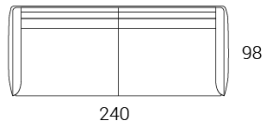

Barnaby

By Amura

- All measurements in centimeters (cm)
- All modular units can be mirrored

Sofa 3.5 Seater (060)

Armless 3.5 Seater (256)

Modular 3.5 Seater (061) LAF (or RAF)

Ottoman Small (001)

Sofa 3 Seater (030)