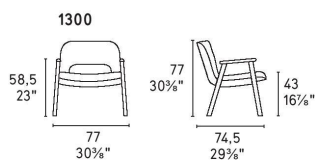

Baltimora

design by
Michele Menescardi

calligaris

Prices, availability, lead times, dimensions and product information listed are subject to change without notice. This document was created on 18/Jan/2022 at 01:51 PM.