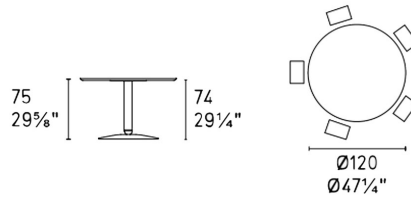

CS4121-RD 120 L