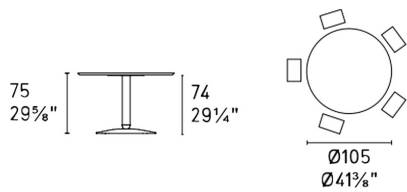

CS4121-RD 105 L