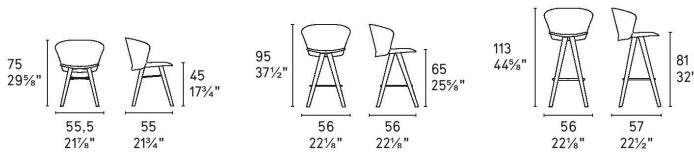

Bahia W COLLECTION

design
Dondoli e Pocci

calligaris

Prices, availability, lead times, dimensions and product information listed are subject to change without notice. This document was created on 11/Oct/2022 at 11:20 AM.