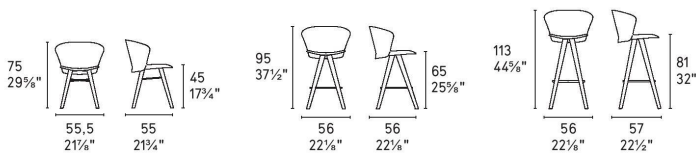

Bahia W COLLECTION

design
Dondoli e Pocci

calligaris

Prices, availability, lead times, dimensions and product information listed are subject to change without notice. This document was created on 11/Oct/2022 at 11:14 AM.