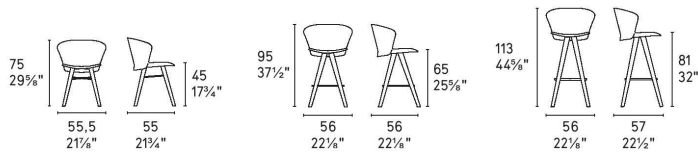

Bahia W COLLECTION

design
Dondoli e Pocci

calligaris

Prices, availability, lead times, dimensions and product information listed are subject to change without notice. This document was created on 11/Oct/2022 at 11:14 AM.