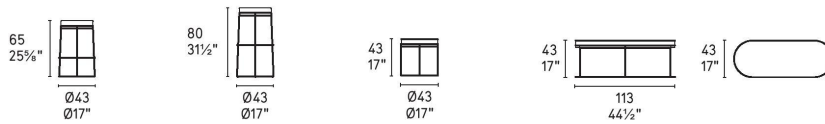

Atollo

design by
Archirivolto

calligaris

Prices, availability, lead times, dimensions and product information listed are subject to change without notice. This document was created on 11/Oct/2022 at 11:00 AM.