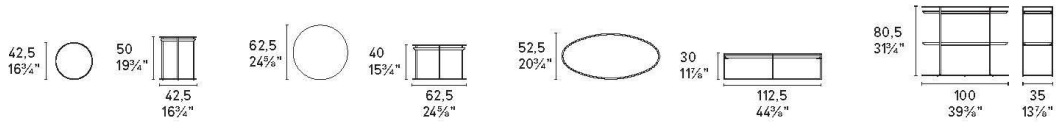

Atollo

design by
Archirivolta

calligaris

Prices, availability, lead times, dimensions and product information listed are subject to change without notice. This document was created on 03/Jun/2022 at 09:13 AM.