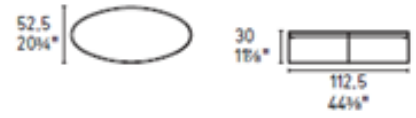

CS5098-P

CS5098-M

CS5098-G

CS5130