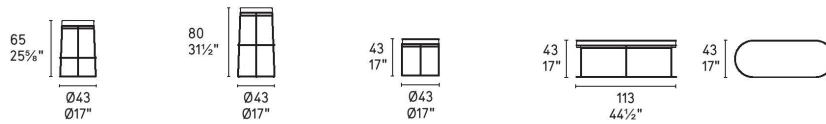

Atollo

design by
Archirivolto

calligaris

Prices, availability, lead times, dimensions and product information listed are subject to change without notice. This document was created on 11/Oct/2022 at 11:00 AM.