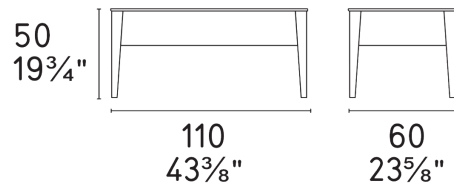

around

CS5125

LEGNO / CERAMICA WOOD / CERAMIC