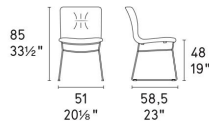

Annie

design by
Edi & Paolo Ciani / Calligaris Studio

MTO
PROGRAM

NOTA Per le combinazioni disponibili consultare il listino prezzi - **NOTE** Please check all available combinations in the price list.

calligaris

Prices, availability, lead times, dimensions and product information listed are subject to change without notice. This document was created on 07/Feb/2025 at 09:25 AM.