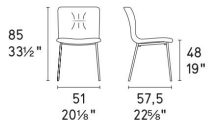

Annie

design by
Edi & Paolo Ciani / Calligaris Studio

MTO
PROGRAM

NOTA Per le combinazioni disponibili consultare il listino prezzi - **NOTE** Please check all available combinations in the price list.

calligaris

Prices, availability, lead times, dimensions and product information listed are subject to change without notice. This document was created on 07/Feb/2025 at 09:25 AM.