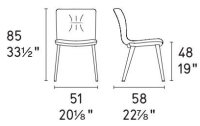

Annie

design by
Edi & Paolo Ciani / Calligaris Studio

MTO
PROGRAM

NOTA Per le combinazioni disponibili consultare il listino prezzi - **NOTE** Please check all available combinations in the price list.

calligaris

Prices, availability, lead times, dimensions and product information listed are subject to change without notice. This document was created on 07/Feb/2025 at 09:25 AM.