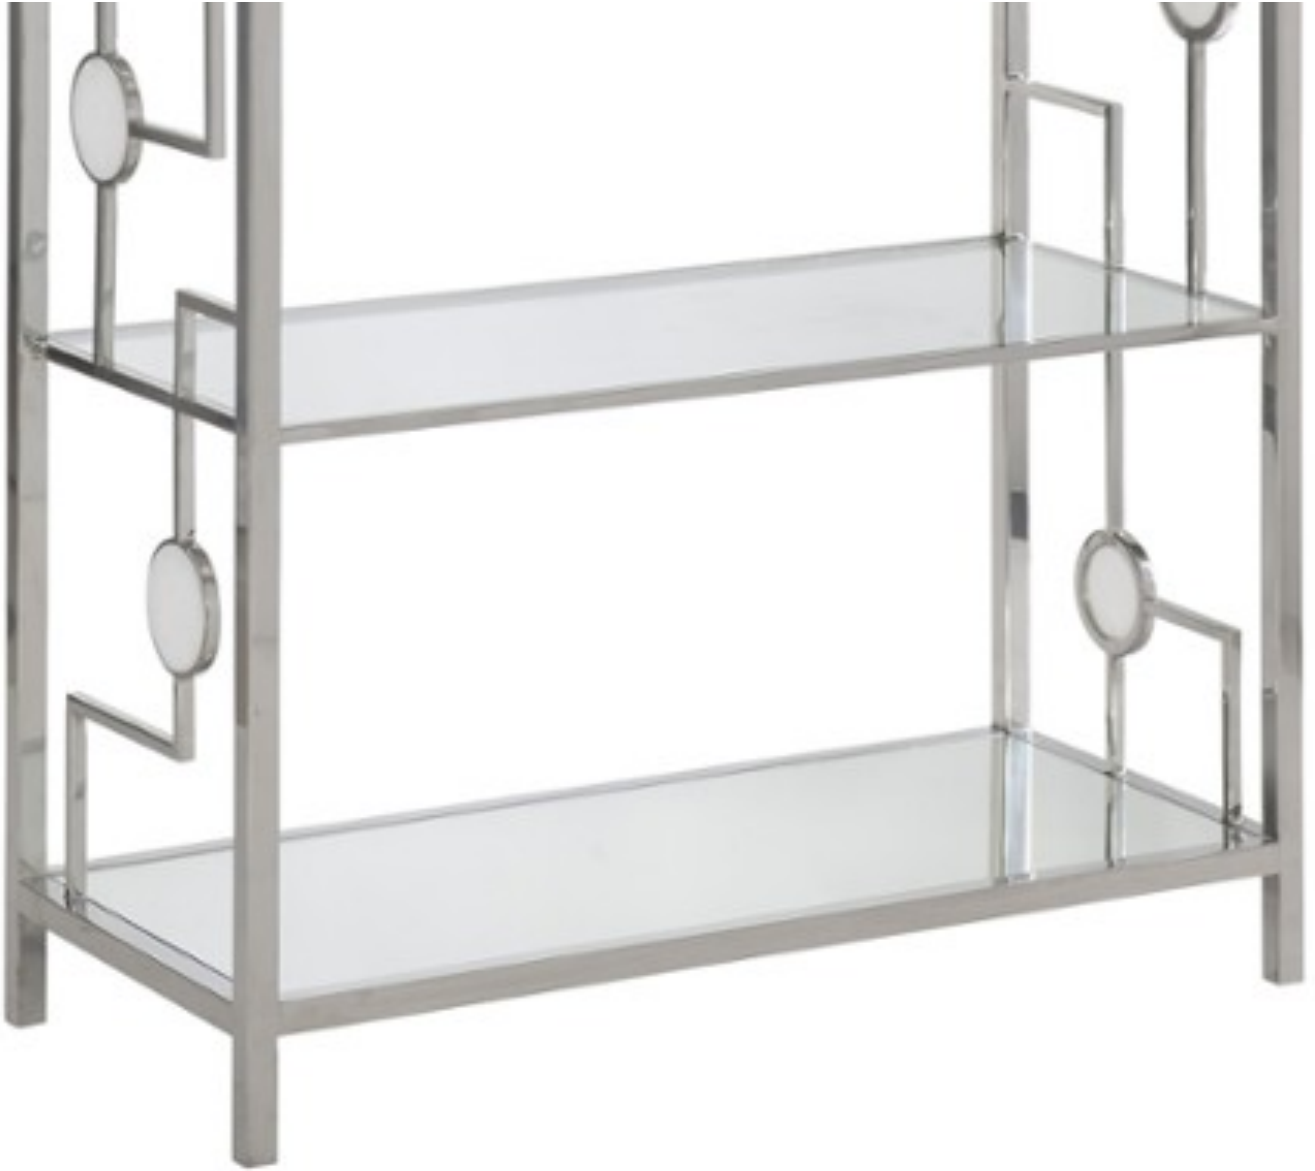

Prices, availability, lead times, dimensions and product information listed are subject to change without notice. This document was created on 11/Oct/2022 at 11:00 AM.