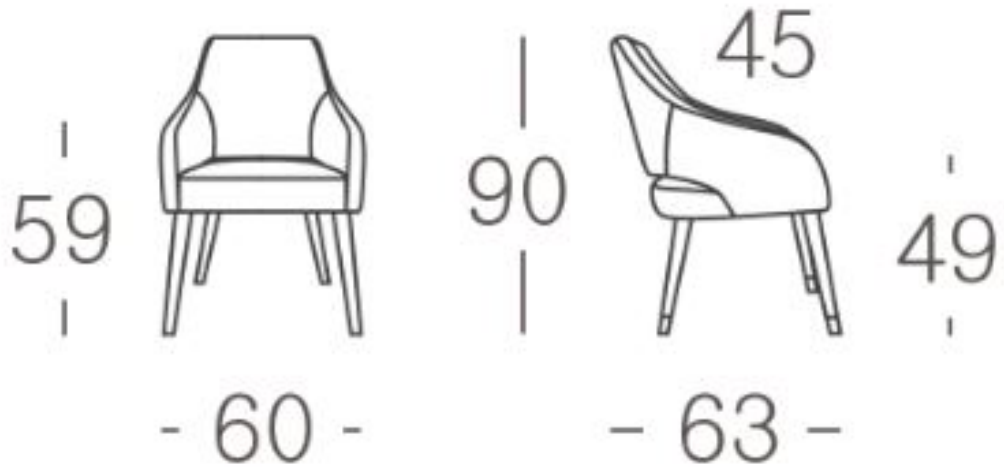

Prices, availability, lead times, dimensions and product information listed are subject to change without notice. This document was created on 20/Jan/2020 at 11:14 AM.